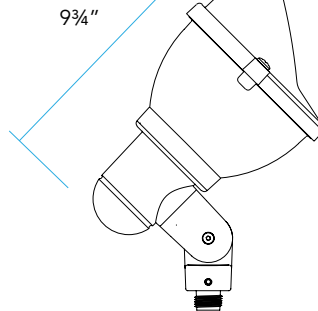

**WIRING:**

Prewired with 150° C-rated wire.

**MOUNTING:**

Infinity Knuckle – Die-cast, copper-free aluminum, stainless steel stem with ½" NPT thread. A fully sealed spherical grommet allows for precise aiming and retention.

**FASTENERS/INSERTS:**

All fasteners are stainless steel.

**CERTIFICATION:**

cULus wet location listed (UL 1598).  
The maximum wattages allowed by Underwriters Laboratories (UL) for the U.S. & Canadian markets may vary. Maximum wattages specified are Underwriters Laboratories U.S. standard. Please contact Vista for any questions about the maximum wattages allowed by UL Canadian standards.

Ingress Protection Rating: IP65

**DIMENSIONS**

No Shroud **N**

Medium Shroud **M**

Long Shroud **L**