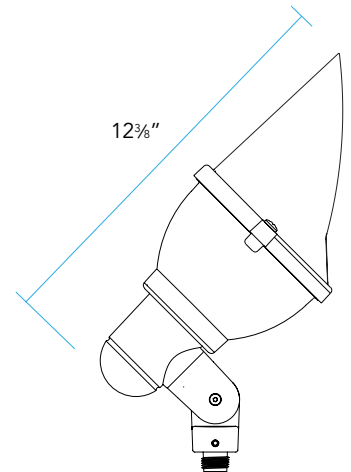

**WIRING:**

Prewired with 150° C-rated wire.

**MOUNTING:**

Infinity Knuckle – Die-cast, copper-free aluminum, stainless steel stem with ½" NPT thread. A fully sealed spherical grommet allows for precise aiming and retention.

Ingress Protection Rating: IP65

**DIMENSIONS**

No Shroud **N**

Medium Shroud **M**

Long Shroud **L**