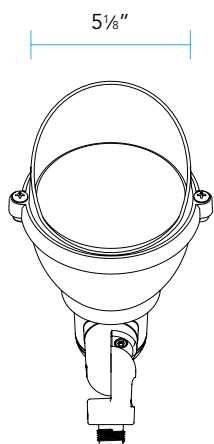

**WIRING:**

Prewired with 150° C-rated wire.

**MOUNTING:**

Infinity Knuckle – Die-cast, copper-free aluminum, stainless steel stem with ½" NPT thread. A fully sealed spherical grommet allows for precise aiming and retention.

**FASTENERS/INSERTS:**

All fasteners are stainless steel.

**CERTIFICATION:**

cULus wet location listed (UL 1598).  
The maximum wattages allowed by Underwriters Laboratories (UL) for the U.S. & Canadian markets may vary. Maximum wattages specified are Underwriters Laboratories U.S. standard. Please contact Vista for any questions about the maximum wattages allowed by UL Canadian standards.

Ingress Protection Rating: IP65

**DIMENSIONS**

No Shroud **N**

Medium Shroud **M**

Long Shroud **L**