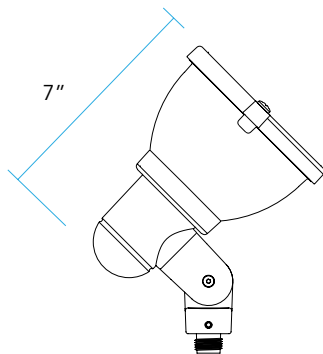

**WIRING:**

Prewired with 150° C-rated wire.

**MOUNTING:**

Infinity Knuckle – Die-cast, copper-free aluminum, stainless steel stem with ½" NPT thread. A fully sealed spherical grommet allows for precise aiming and retention.

**FASTENERS/INSERTS:**

All fasteners are stainless steel.

**CERTIFICATION:**

cULus wet location listed (UL 1598).  
The maximum wattages allowed by Underwriters Laboratories (UL) for the U.S. & Canadian markets may vary. Maximum wattages specified are Underwriters Laboratories U.S. standard. Please contact Vista for any questions about the maximum wattages allowed by UL Canadian standards.

Ingress Protection Rating: IP65

**DIMENSIONS**

No Shroud **N**

Medium Shroud **M**

Long Shroud **L**