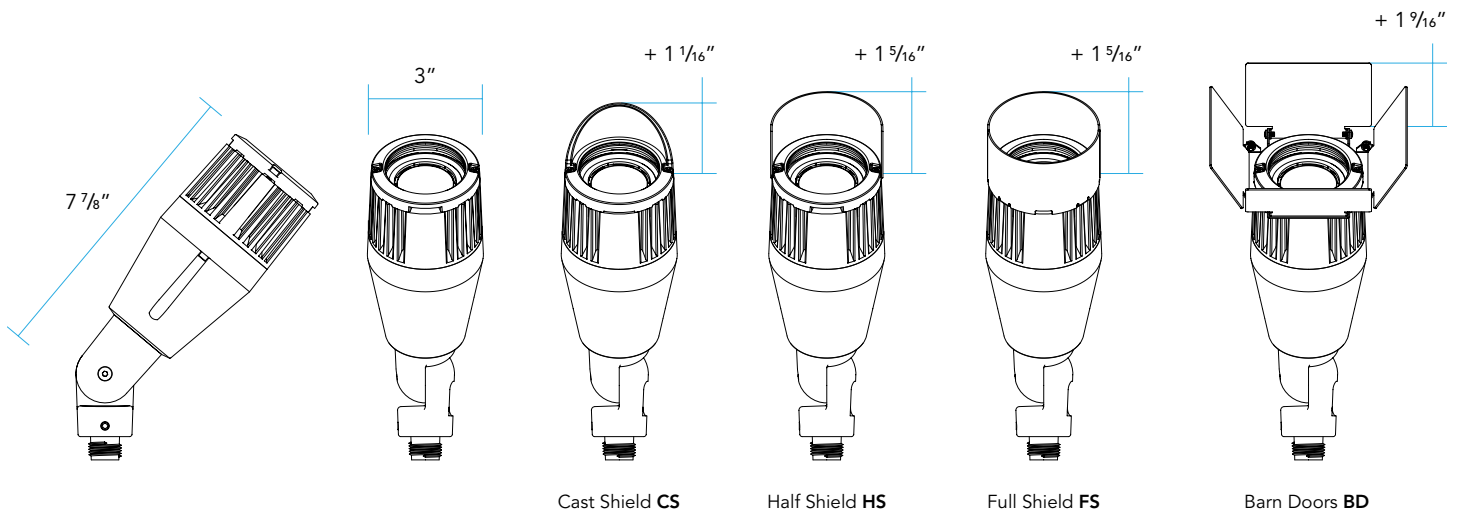

LIGHT DISTRIBUTION:

Very Narrow Spot **VNS** (16°) | NEMA 3x3
Narrow Spot **NS** (19°) | NEMA 3x3
Medium Flood **MF** (30°) | NEMA 4x4
Wide Flood **WF** (45°) | NEMA 5x5

DIMENSIONS

DELIVERED LUMENS

BEAM SPREAD	A	B	C	D	E	F
Very Narrow Spot 16° (VNS)	5 Watts 135 Lumens	17 Watts 361 Lumens				
Narrow Spot 19° (NS)		5 Watts 364 Lumens	7.5 Watts 566 Lumens	10 Watts 738 Lumens	16 Watts 1035 Lumens	19 Watts 1212 Lumens
Medium Flood 30° (MF)		5 Watts 321 Lumens	7.5 Watts 487 Lumens	10 Watts 711 Lumens	16 Watts 1035 Lumens	19 Watts 1188 Lumens
Wide Flood 45° (WF)		5 Watts 332 Lumens	7.5 Watts 542 Lumens	10 Watts 687 Lumens	16 Watts 957 Lumens	19 Watts 1052 Lumens