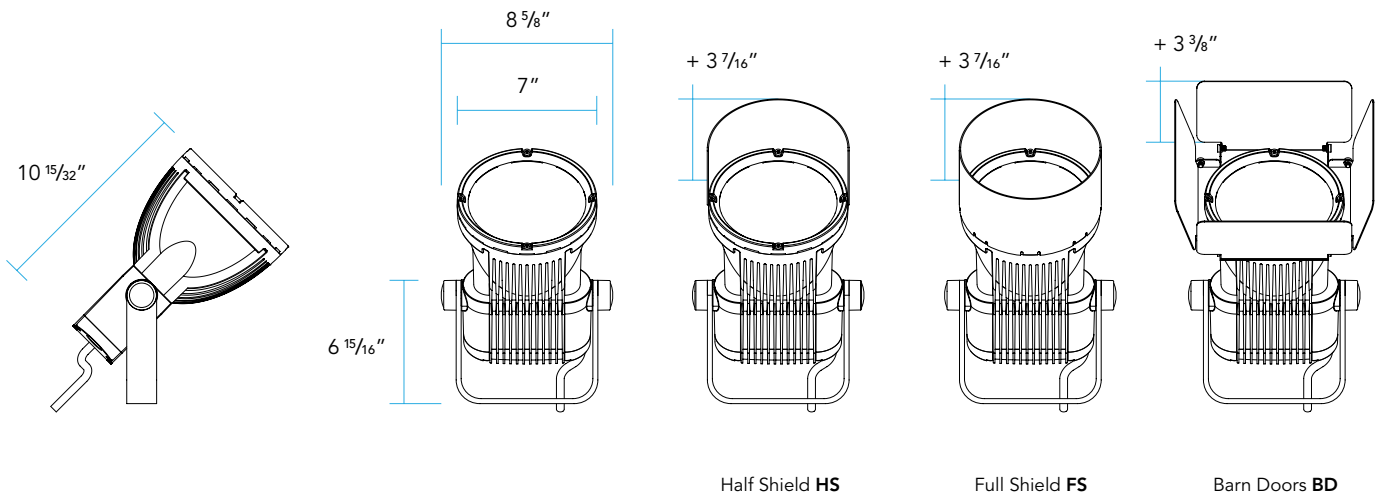

Cable exits fixture housing through a liquid tight cable fitting.

**MOUNTING:**

Yoke provided with 1/2 NPSM stainless Cord Seal Mount to secure the yoke strap directly into a 1/2-14 NPT threaded opening. See the Vista website for additional Mounts and Accessories.

**CERTIFICATION:**

cULus wet location listed.  
Ingress Protection Rating: IP66

NEMA defined floodlight optics.

Housing aiming achieved via an aluminum yoke strap.

**DRIVER:**

Multi-Volt **MV** 120V-277V equipped with tri-modal dimming capabilities. Start up/Operating Temperature: -10°C to +50°C. Non-dimmable, 0-10V and Phase Cut (TRIAC/ELV-120VAC only) options available.

**LIGHT DISTRIBUTION:**

Very Narrow Spot **VNS** (NEMA 2H x 2v), Narrow Spot **NS** (NEMA 2H x 2v), Medium Flood **MF** (NEMA 5H x 5v), Wide Flood **WF** (NEMA 6H x 6v)

**DIMENSIONS**

**DELIVERED LUMENS**