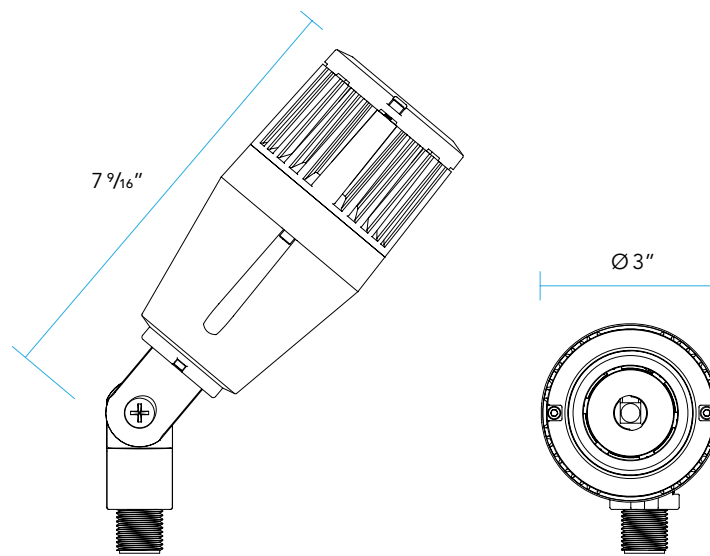

FASTENERS:

All fasteners are stainless steel.

WIRING:

Prewired with a 36" pigtail of 18-2 direct-burial cable and underground connectors.

MOUNTING:

Injection-molded composite knuckle with 1/2" NPS thread.

CERTIFICATION:

UL Listed to U.S. and Canadian safety standards for low voltage landscape luminaires (UL 1838).

LED:

Discreet performance LEDs binned to three MacAdam ellipses.
135 – 738 Lumens delivered.
4.5 – 13 Watts.

Very Narrow Spot **VNS** (16° FWHM)
Narrow Spot **NS** (19° FWHM)
Medium Flood **MF** (30° FWHM)
Wide Flood **WF** (46° FWHM)

DIMENSIONS

DELIVERED LUMENS

BEAM SPREAD	4.5 W	9.5 W	13 W
Very Narrow Spot VNS	135 Lumens	214 Lumens	269 Lumens
Narrow Spot NS	364 Lumens	566 Lumens	738 Lumens
Medium Flood MF	321 Lumens	487 Lumens	711 Lumens
Wide Flood WF	332 Lumens	542 Lumens	687 Lumens