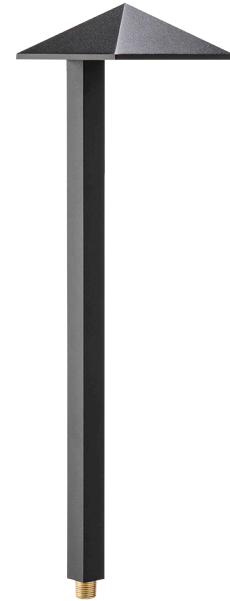

MODEL 6540 | Specification Sheet
Commercial Series • Low Voltage • Path & Area

TYPE: MODEL:

PROJECT:

PRODUCT FEATURES

Wattage	1 – 5 W
Voltage	9 – 15 VAC
Housing	Aluminum
Dimensions	5 ½" W x 5 ½" D x 20 7/8" H

ORDERING INFORMATION

EXAMPLE: PR-6540-B-W-LB5ND

MOUNTING	MODEL	FINISH	LED
PR	6540		

MOUNTING	MODEL	FINISH	LED	ORDERING NOTES
PR ABS Ground Stake	6540	B Black	W-LB2ND 2.5 Watts Warm Integrated LED	Fixtures shipped with specified mounting hardware. Custom length stems available - Consult local distributor.
		Z Architectural Bronze	N-LB2ND 2.5 Watts Neutral Integrated LED	
		DZ Dark Bronze	C-LB2ND 2.5 Watts Cool Integrated LED	
		GT Granite	W-LB5ND 5 Watts Warm Integrated LED	
		W White	N-LB5ND 5 Watts Neutral Integrated LED	
		BR Architectural Brick	C-LB5ND 5 Watts Cool Integrated LED	
		LZ Light Bronze	150-W-G4 1.5 Watts Warm G4 LED Lamp	
		SB Special Bronze		
		GG Glossy Gray		
		R Rust	NL No Lamp	
		HG Hunter Green		
		WB Weathered Bronze		
		WI Weathered Iron		
		GM Graphite Metallic		
		G Verde		
P Pewter				
M Mocha				
OF Olde Finish				

SPECIFICATIONS

HOUSING CONSTRUCTION:

Die-cast A360 aluminum.

STEM CONSTRUCTION:

1" sq. aluminum tube.

FINISH:

Powder coat finish available in Black, Architectural Bronze, Dark Bronze, Granite, White, Architectural Brick, Light Bronze, Special Bronze, Glossy Gray, Rust, Hunter Green, Weathered Bronze, Weathered Iron, Graphite Metallic, Verde, Pewter, Mocha and Olde Finish.

LENS:

Clear, high-impact polycarbonate lens.

MOUNTING:

Bottom of stem fitted with 1/2" NPT Brass Connection.

FASTENERS:

All fasteners are stainless steel.

WIRING:

Prewired with a 36" pigtail of 18-2 direct-burial cable and underground connectors.