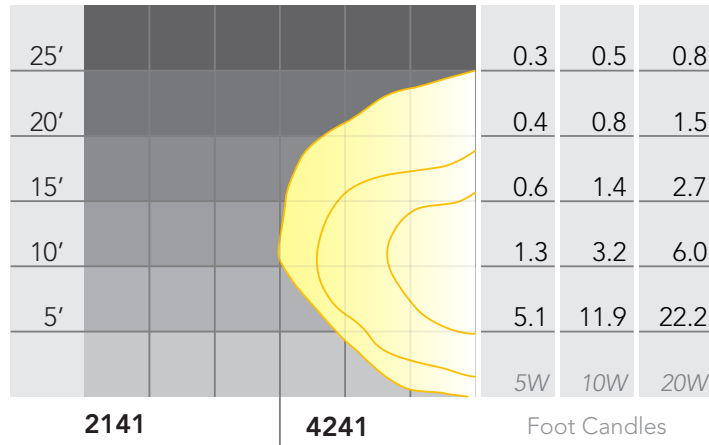

Mounting Height 12"

2141

4241

T3 Halogen

Horizontal Half Spread