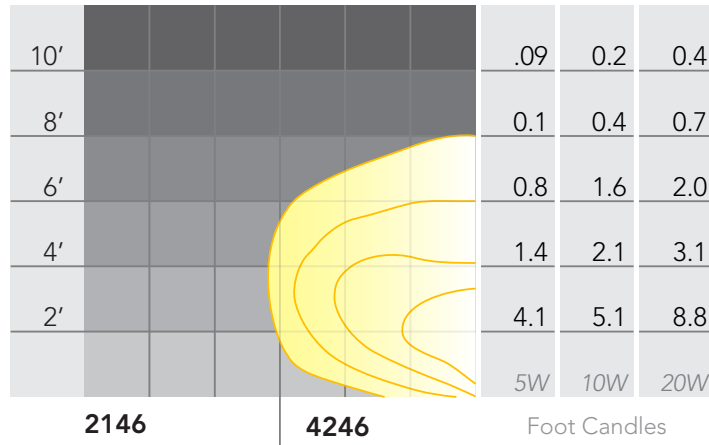

Mounting Height 12"

2146

4246

T3 Halogen

Horizontal Half Spread