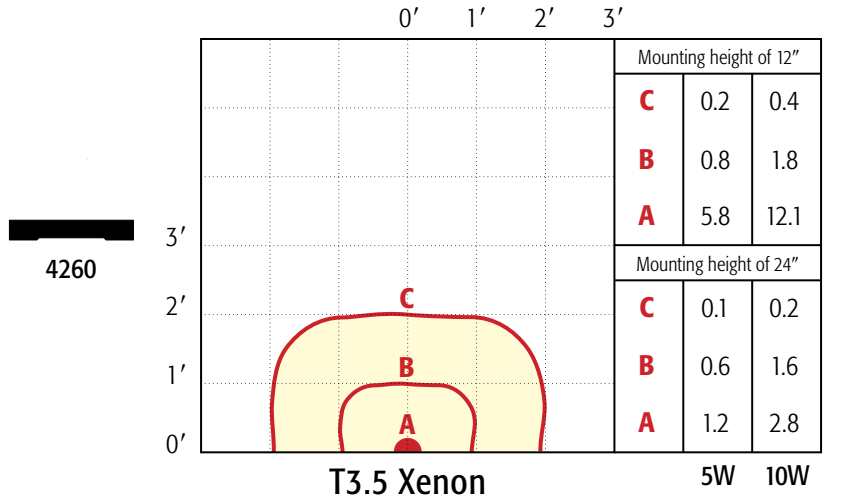

### Horizontal Foot Candle Full Spread – Surface Mount

Calculations measured at a mounting height of 12" and 24"