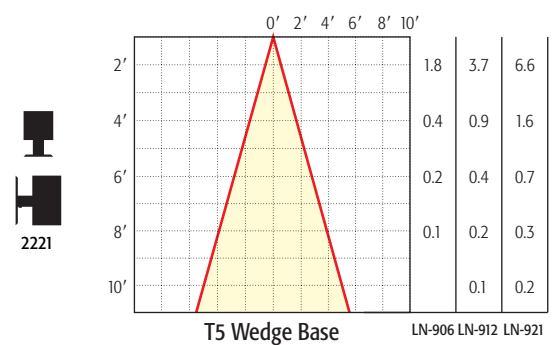

Horizontal Foot Candle  
Quarter Spread

Horizontal Foot Candle  
Quarter Spread

Horizontal Foot Candle  
Quarter Spread

Horizontal Foot Candle  
Quarter Spread

## Specialty Lights

Horizontal Foot Candle  
Quarter Spread

Beam Spread: 53°

Horizontal Foot Candle  
Quarter Spread

Beam Spread: 53°