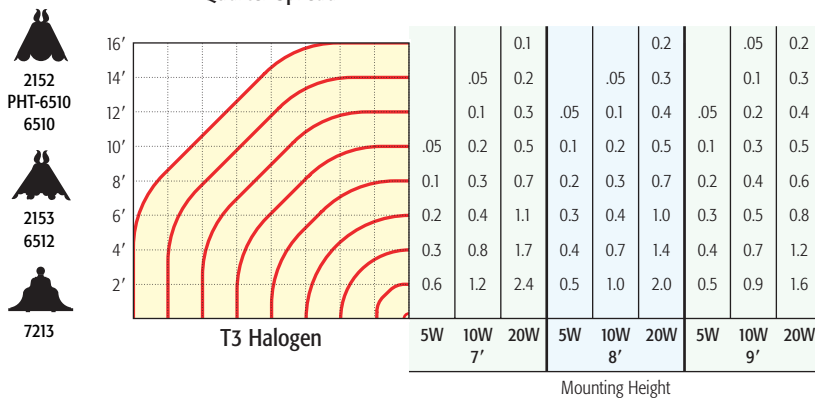

Horizontal Foot Candle  
Quarter Spread

Horizontal Foot Candle  
Quarter Spread

Horizontal Foot Candle  
Quarter Spread

Horizontal Foot Candle  
Quarter Spread

## Specialty Lights

Horizontal Foot Candle  
Quarter Spread

Beam Spread: 53°

Horizontal Foot Candle  
Quarter Spread

Beam Spread: 53°