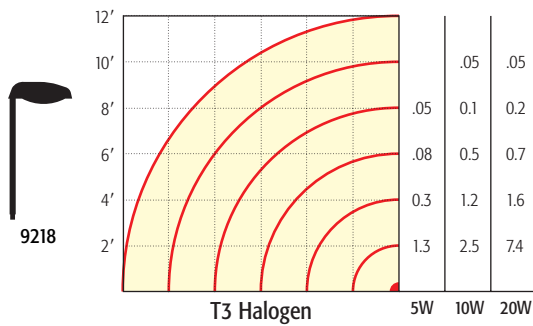

Horizontal Foot Candle  
Quarter Spread

Horizontal Foot Candle  
Quarter Spread

Horizontal Foot Candle  
Quarter Spread

Horizontal Foot Candle  
Quarter Spread

## Specialty Lights

Horizontal Foot Candle  
Quarter Spread

Beam Spread: 53°

Horizontal Foot Candle  
Quarter Spread

Beam Spread: 53°