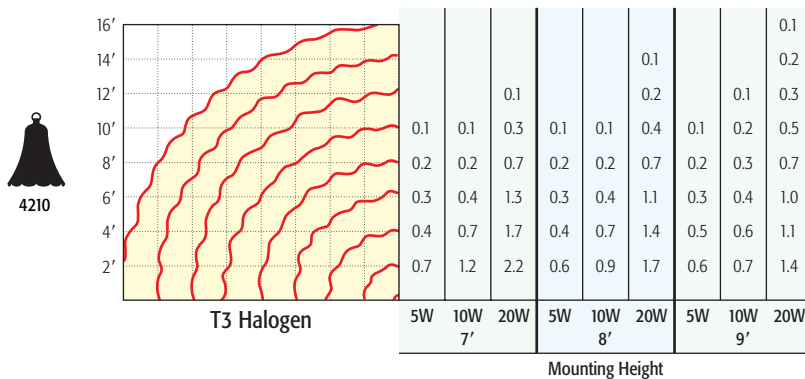

## Specialty Lights

Horizontal Foot Candle  
Quarter Spread

Beam Spread: 53°

Horizontal Foot Candle  
Quarter Spread

Beam Spread: 53°