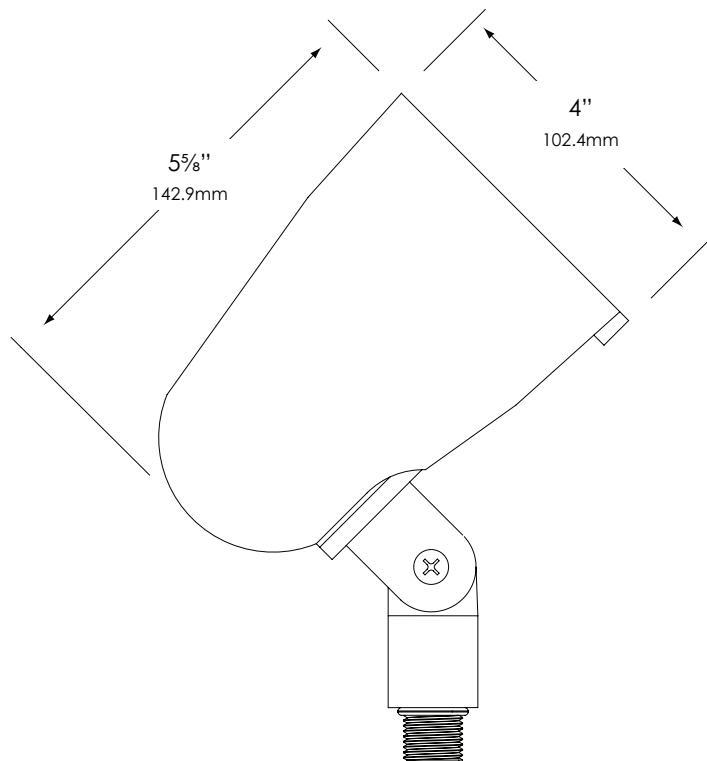

FINISH:

Polyester powder-coat finish available in Black, Verde, Architectural Brick, Light Bronze, Dark Bronze, Granite, Pewter, Terra-cotta, Rust, Hunter Green, Mocha, Weathered Bronze, Weathered Iron, and White.

SOCKET/LAMP HOLDER:

Top grade porcelain, medium base 4KV pulse rated socket with spring center contact & a silicone rubber jacket protector to prevent moisture/debris from entering socket.

LENS:

Lens not required.

MOUNTING:

Injection-molded, glass-reinforced Zytel® HTN composite adjustable knuckle with ½" NPT & jam nut. Fixture may be mounted into threaded hubs in junction boxes, ground stakes, grade-mounted ballast enclosures or tree mount boxes. Please see fixture ordering information for mounting selection.

FASTENERS:

All fasteners are stainless steel.

WIRING:

Prewired with 200°C-rated wire along with a grounded lead.

CERTIFICATION:

UL Listed to U.S. & Canadian safety standards for line voltage landscape luminaires (UL 1598). The maximum wattages allowed by Underwriters Laboratories (UL) for the U.S. & Canadian markets may vary. Maximum wattages specified are Underwriters Laboratories U.S. standard. Please contact Vista for any questions about the maximum wattages allowed by UL Canadian standards.

All Vista luminaires are **MADE IN THE U.S.A.**

DIMENSIONS:

Vista Professional Outdoor Lighting reserves the right to modify the design and/or construction of the fixture shown without further notification.