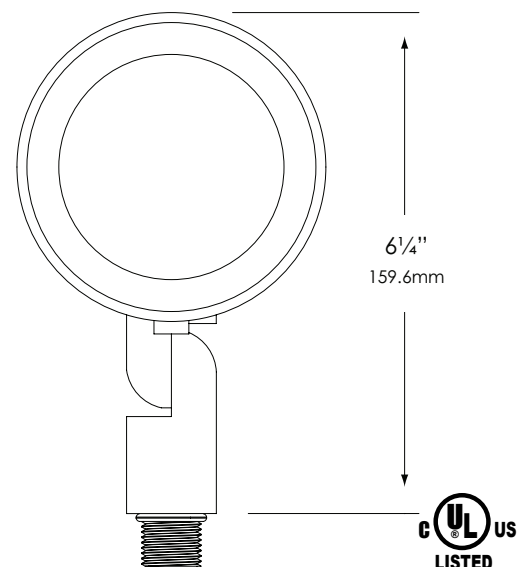

MOUNTING:

Injection-molded, glass-reinforced Zytel® HTN composite adjustable knuckle with ½" NPT & jam nut. Fixture may be mounted into threaded hubs in junction boxes, ground stakes, grade-mounted ballast enclosures or tree mount boxes. Please see fixture ordering information for mounting selection.

FASTENERS:

All fasteners are stainless steel.

WIRING:

Prewired with 200°C-rated wire along with a grounded lead.

CERTIFICATION:

UL Listed to U.S. & Canadian safety standards for line voltage landscape luminaires (UL 1598). The maximum wattages allowed by Underwriters Laboratories (UL) for the U.S. & Canadian markets may vary. Maximum wattages specified are Underwriters Laboratories U.S. standard. Please contact Vista for any questions about the maximum wattages allowed by UL Canadian standards.

All Vista luminaires are **MADE IN THE U.S.A.**

DIMENSIONS:

Vista Professional Outdoor Lighting reserves the right to modify the design and/or construction of the fixture shown without further notification.