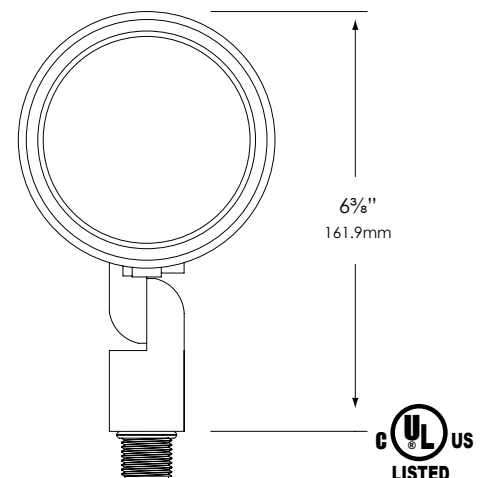

SOCKET/LAMP HOLDER:

Top grade porcelain, medium base 4KV pulse rated socket with spring center contact and a silicone rubber jacket protector to prevent moisture/debris from entering socket.

LENS:

Flat or convex, clear, tempered, shock and heat-resistant, soda-lime glass lens. Optical effect lenses are available; please see the lens and accessories columns in the fixture ordering information chart.

MOUNTING:

Injection-molded, glass-reinforced Zytel® HTN composite adjustable knuckle with ½" NPT and jam nut. Fixture may be mounted into threaded hubs in junction boxes, ground stakes, grade-mounted ballast enclosures or tree mount boxes. Please see fixture ordering information for mounting selection.

FASTENERS:

All fasteners are stainless steel.

WIRING:

Prewired with 200°C-rated wire along with a grounded lead.

CERTIFICATION:

UL Listed to U.S. and Canadian safety standards for line voltage landscape luminaires (UL 1598). The maximum wattages allowed by Underwriters Laboratories (UL) for the U.S. and Canadian markets may vary. Maximum wattages specified are Underwriters Laboratories U.S. standard. Please contact Vista for any questions about the maximum wattages allowed by UL Canadian standards.

All Vista luminaires are **MADE IN THE U.S.A.**

DIMENSIONS:

Vista Professional Outdoor Lighting reserves the right to modify the design and/or construction of the fixture shown without further notification.