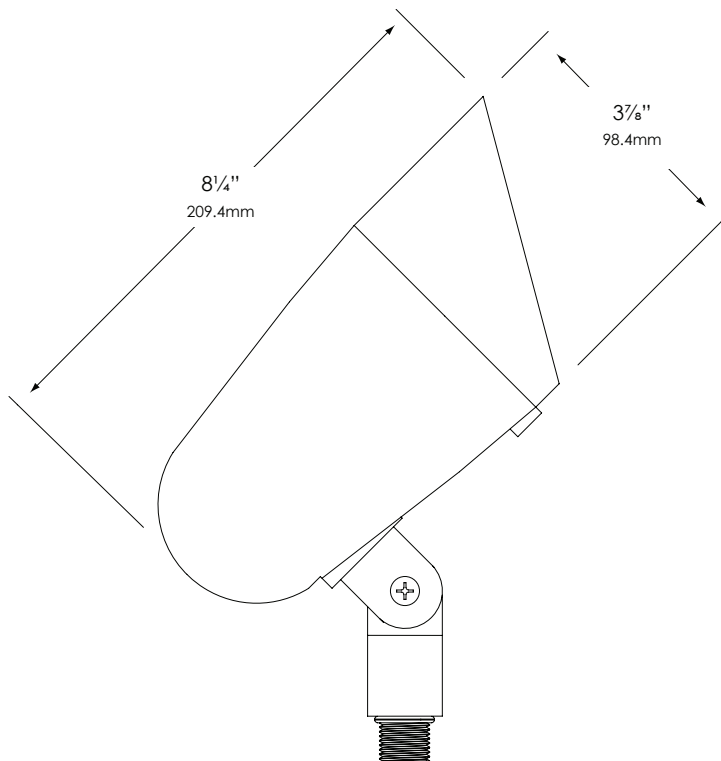

SOCKET/LAMP HOLDER:

Top grade porcelain, medium base 4KV pulse rated socket with spring center contact and a silicone rubber jacket protector to prevent moisture/debris from entering socket.

LENS:

Flat or convex, clear, tempered, shock and heat-resistant, soda-lime glass lens. Optical effect lenses are available; please see the lens and accessories columns in the fixture ordering information chart.

MOUNTING:

Injection-molded, glass-reinforced Zytel® HTN composite adjustable knuckle with ½" NPT and jam nut. Fixture may be mounted into threaded hubs in junction boxes, ground stakes, grade-mounted ballast enclosures or tree mount boxes. Please see fixture ordering information for mounting selection.

FASTENERS:

All fasteners are stainless steel.

WIRING:

Prewired with 200°C-rated wire along with a grounded lead.

CERTIFICATION:

UL Listed to U.S. and Canadian safety standards for line voltage landscape luminaires (UL 1598). The maximum wattages allowed by Underwriters Laboratories (UL) for the U.S. and Canadian markets may vary. Maximum wattages specified are Underwriters Laboratories U.S. standard. Please contact Vista for any questions about the maximum wattages allowed by UL Canadian standards.

All Vista luminaires are **MADE IN THE U.S.A.**

DIMENSIONS:

Vista Professional Outdoor Lighting reserves the right to modify the design and/or construction of the fixture shown without further notification.