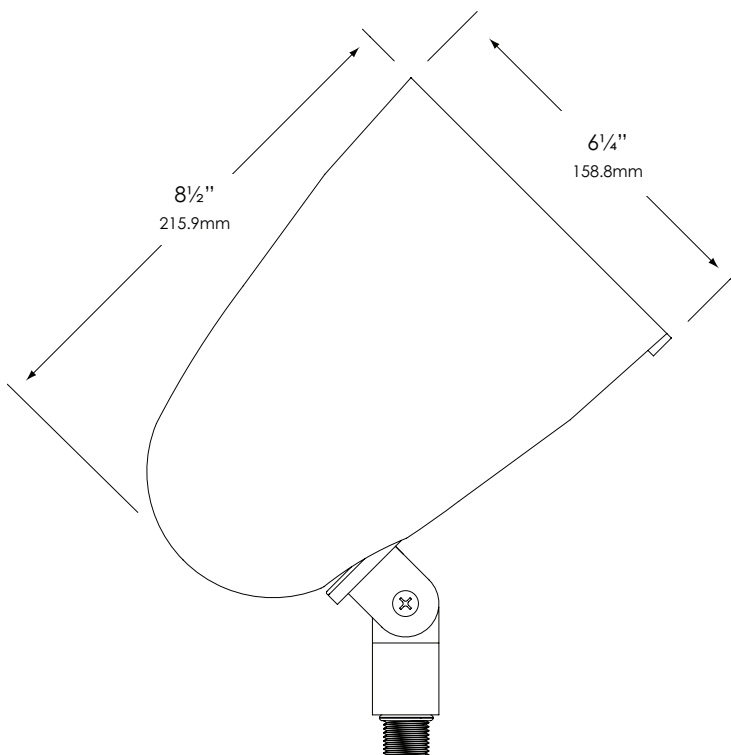

FINISH:

Polyester powder-coat finish available in Black, Verde, Architectural Brick, Light Bronze, Dark Bronze, Granite, Pewter, Terra-cotta, Rust, Hunter Green, Mocha, Weathered Bronze, Weathered Iron, and White.

SOCKET/LAMP HOLDER:

Top grade porcelain, medium base 4KV pulse rated socket with spring center contact and a silicone rubber jacket protector to prevent moisture/debris from entering socket.

LENS:

Lens not required.

MOUNTING:

Injection-molded, glass-reinforced Zytel® HTN composite adjustable knuckle with ½" NPT and jam nut. Fixture may be mounted into threaded hubs in junction boxes, ground stakes, grade-mounted ballast enclosures or tree mount boxes. Please see fixture ordering information for mounting selection.

FASTENERS:

All fasteners are stainless steel.

WIRING:

Prewired with 200°C-rated wire along with a grounded lead.

CERTIFICATION:

UL Listed to U.S. and Canadian safety standards for line voltage landscape luminaires (UL 1598). The maximum wattages allowed by Underwriters Laboratories (UL) for the U.S. and Canadian markets may vary. Maximum wattages specified are Underwriters Laboratories U.S. standard. Please contact Vista for any questions about the maximum wattages allowed by UL Canadian standards.

All Vista luminaires are **MADE IN THE U.S.A.**

DIMENSIONS:

Vista Professional Outdoor Lighting reserves the right to modify the design and/or construction of the fixture shown without further notification.