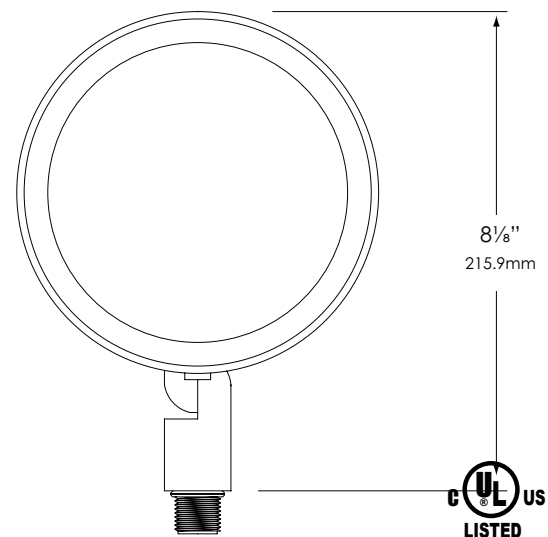

MOUNTING:

Injection-molded, glass-reinforced Zytel® HTN composite adjustable knuckle with ½" NPT and jam nut. Fixture may be mounted into threaded hubs in junction boxes, ground stakes, grade-mounted ballast enclosures or tree mount boxes. Please see fixture ordering information for mounting selection.

FASTENERS:

All fasteners are stainless steel.

WIRING:

Prewired with 200°C-rated wire along with a grounded lead.

CERTIFICATION:

UL Listed to U.S. and Canadian safety standards for line voltage landscape luminaires (UL 1598). The maximum wattages allowed by Underwriters Laboratories (UL) for the U.S. and Canadian markets may vary. Maximum wattages specified are Underwriters Laboratories U.S. standard. Please contact Vista for any questions about the maximum wattages allowed by UL Canadian standards.

All Vista luminaires are **MADE IN THE U.S.A.**

DIMENSIONS:

Vista Professional Outdoor Lighting reserves the right to modify the design and/or construction of the fixture shown without further notification.