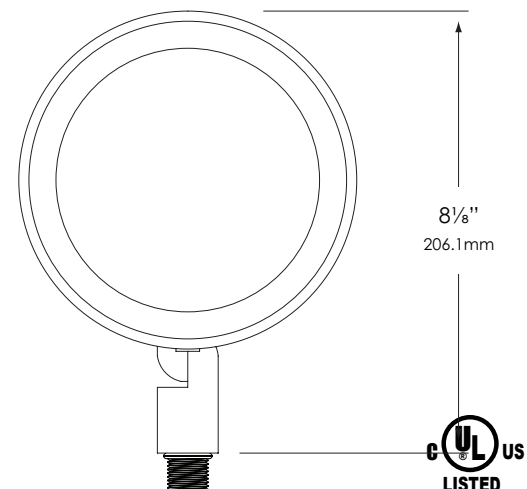

and accessories columns in the fixture ordering information chart.

MOUNTING:

Injection-molded, glass-reinforced Zytel® HTN composite adjustable knuckle with ½" NPT and jam nut. Fixture may be mounted into threaded hubs in junction boxes, ground stakes, grade-mounted ballast enclosures or tree mount boxes. Please see fixture ordering information for mounting selection.

FASTENERS:

All fasteners are stainless steel.

WIRING:

Prewired with 200°C-rated wire along with a grounded lead.

CERTIFICATION:

UL Listed to U.S. and Canadian safety standards for line voltage landscape luminaires (UL 1598). The maximum wattages allowed by Underwriters Laboratories (UL) for the U.S. and Canadian markets may vary. Maximum wattages specified are Underwriters Laboratories U.S. standard. Please contact Vista for any questions about the maximum wattages allowed by UL Canadian standards.

All Vista luminaires are **MADE IN THE U.S.A.**

DIMENSIONS:

Vista Professional Outdoor Lighting reserves the right to modify the design and/or construction of the fixture shown without further notification.