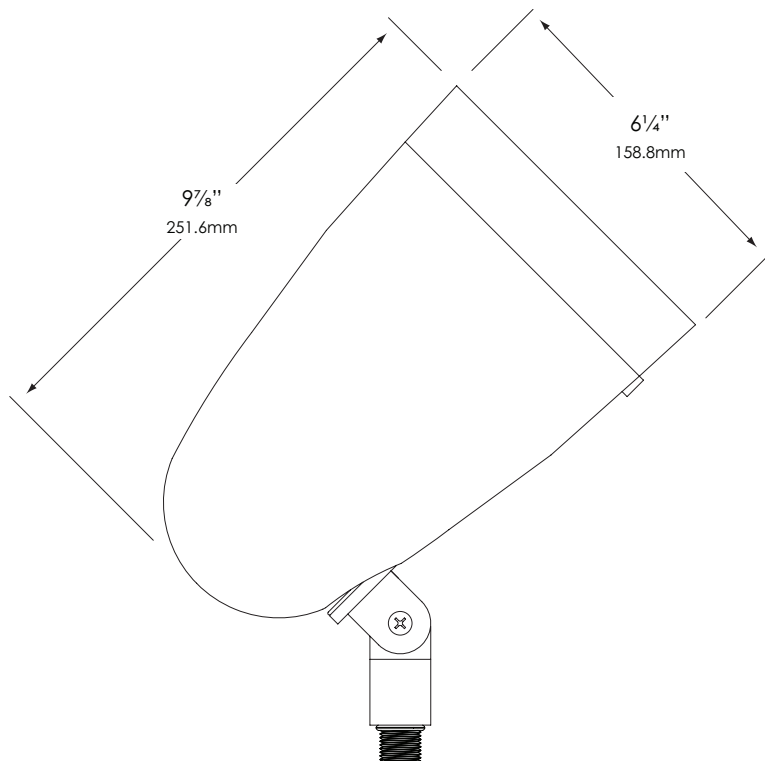

SOCKET/LAMP HOLDER:

Top grade porcelain, medium base 4KV pulse rated socket with spring center contact and a silicone rubber jacket protector to prevent moisture/debris from entering socket.

LENS:

Flat or convex, clear, tempered, shock and heat-resistant, soda-lime glass lens. Optical effect lenses are available; please see the lens

and accessories columns in the fixture ordering information chart.

MOUNTING:

Injection-molded, glass-reinforced Zytel® HTN composite adjustable knuckle with ½" NPT and jam nut. Fixture may be mounted into threaded hubs in junction boxes, ground stakes, grade-mounted ballast enclosures or tree mount boxes. Please see fixture ordering information for mounting selection.

FASTENERS:

All fasteners are stainless steel.

WIRING:

Prewired with 200°C-rated wire along with a grounded lead.

CERTIFICATION:

UL Listed to U.S. and Canadian safety standards for line voltage landscape luminaires (UL 1598). The maximum wattages allowed by Underwriters Laboratories (UL) for the U.S. and Canadian markets may vary. Maximum wattages specified are Underwriters Laboratories U.S. standard. Please contact Vista for any questions about the maximum wattages allowed by UL Canadian standards.

All Vista luminaires are **MADE IN THE U.S.A.**

DIMENSIONS:

Vista Professional Outdoor Lighting reserves the right to modify the design and/or construction of the fixture shown without further notification.