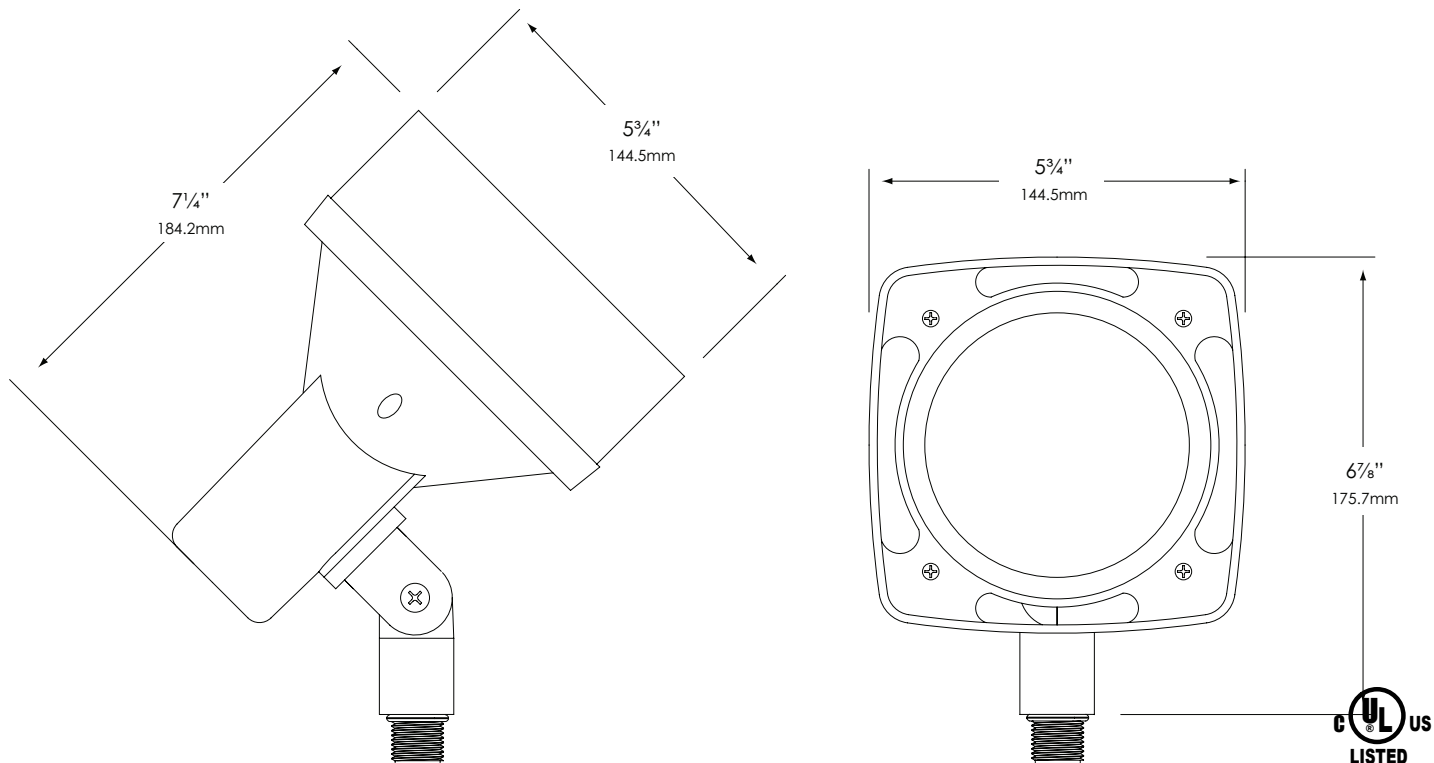

HOUSING:

Die-cast, copper-free aluminum.

FINISH:

Polyester powder-coat finish available in Black, Verde, Architectural Brick, Architectural Bronze, Light Bronze, Dark Bronze, Granite, Pewter, Terra-cotta, Rust, Hunter Green, Mocha, Weathered Bronze, Weathered Iron, and White.

SOCKET/LAMP HOLDER:

Top grade porcelain, medium base 4KV pulse rated socket with spring center contact and a silicone rubber jacket protector to prevent moisture/debris from entering socket.

MOUNTING:

Injection-molded, glass-reinforced Zytel® HTN composite adjustable knuckle with 1/2" NPT and jam nut. Fixture may be mounted into threaded hubs in junction boxes, ground stakes, grade-mounted ballast enclosures or tree mount boxes. Please see fixture ordering information for mounting selection.

FASTENERS:

All fasteners are stainless steel.

WIRING:

Prewired with 200°C-rated wire along with a grounded lead.

CERTIFICATION:

UL Listed to U.S. and Canadian safety standards for line voltage landscape luminaires (UL 1598). The maximum wattages allowed by Underwriters Laboratories (UL) for the U.S. and Canadian markets may vary. Maximum wattages specified are Underwriters Laboratories U.S. standard. Please contact Vista for any questions about the maximum wattages allowed by UL Canadian standards.

All Vista luminaires are **MADE IN THE U.S.A.**

DIMENSIONS:

Vista Professional Outdoor Lighting reserves the right to modify the design and/or construction of the fixture shown without further notification.