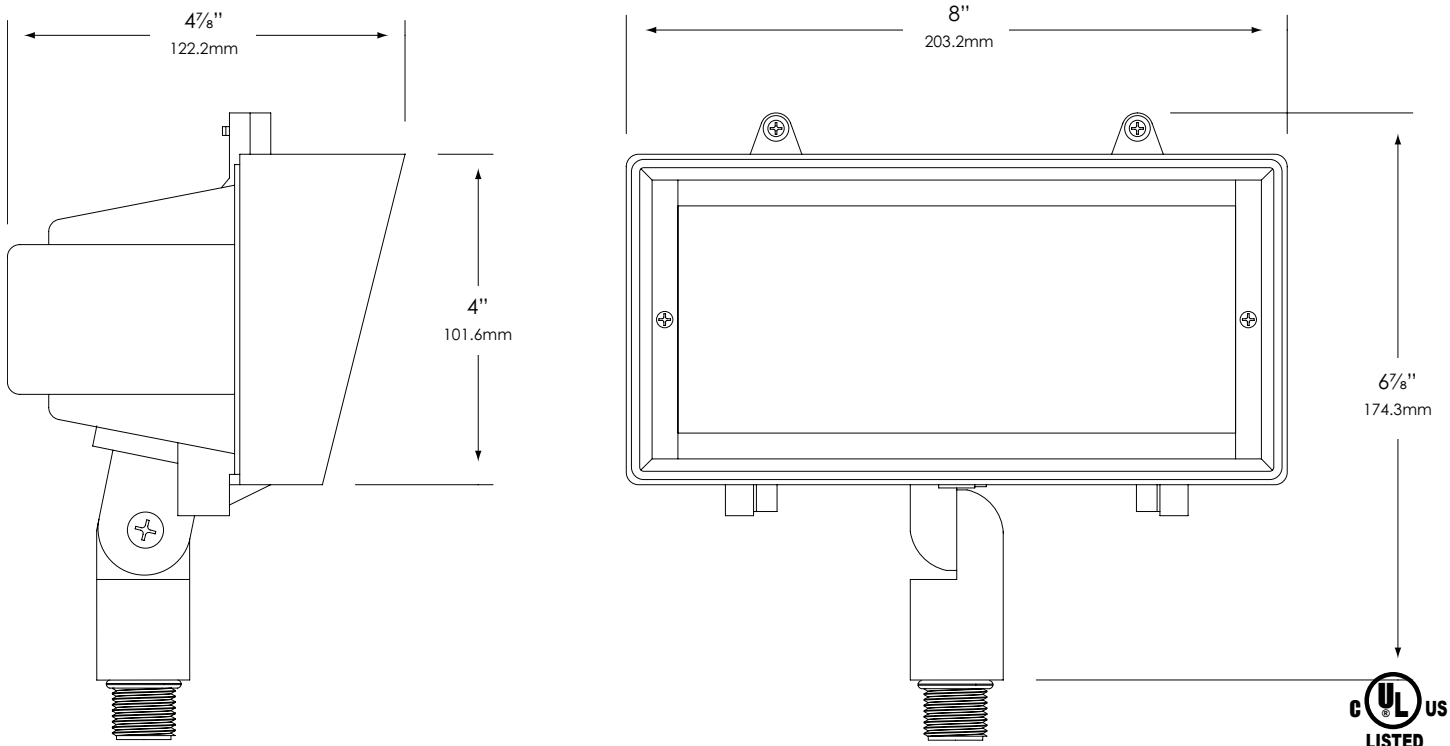

SOCKET/LAMP HOLDER:

Ceramic spring-loaded, double-ended, halogen socket with high-temperature leads.

LENS:

Flat, clear, tempered, shock and heat-resistant, soda-lime glass lens. Optical effect lenses are available; please see the lens and accessories columns in the fixture ordering information chart.

REFLECTOR:

Hammer tone finish, high-performance aluminum reflector for even beam pattern.

MOUNTING:

Injection-molded, glass-reinforced Zytel® HTN composite adjustable knuckle with ½" NPT and jam nut. Fixture may be mounted into threaded hubs in junction boxes, ground stakes, grade-mounted ballast enclosures or tree-mount boxes.

FASTENERS:

All fasteners are stainless steel.

WIRING:

Prewired with 200°C-rated wire along with a grounded lead.

CERTIFICATION:

UL Listed to U.S. and Canadian safety standards for line voltage landscape luminaires (UL 1598). The maximum wattages allowed by Underwriters Laboratories (UL) for the U.S. and Canadian markets may vary. Maximum wattages specified are Underwriters Laboratories U.S. standard. Please contact Vista for any questions about the maximum wattages allowed by UL Canadian standards.

All Vista luminaires are **MADE IN THE U.S.A.**

DIMENSIONS:

Vista Professional Outdoor Lighting reserves the right to modify the design and/or construction of the fixture shown without further notification.