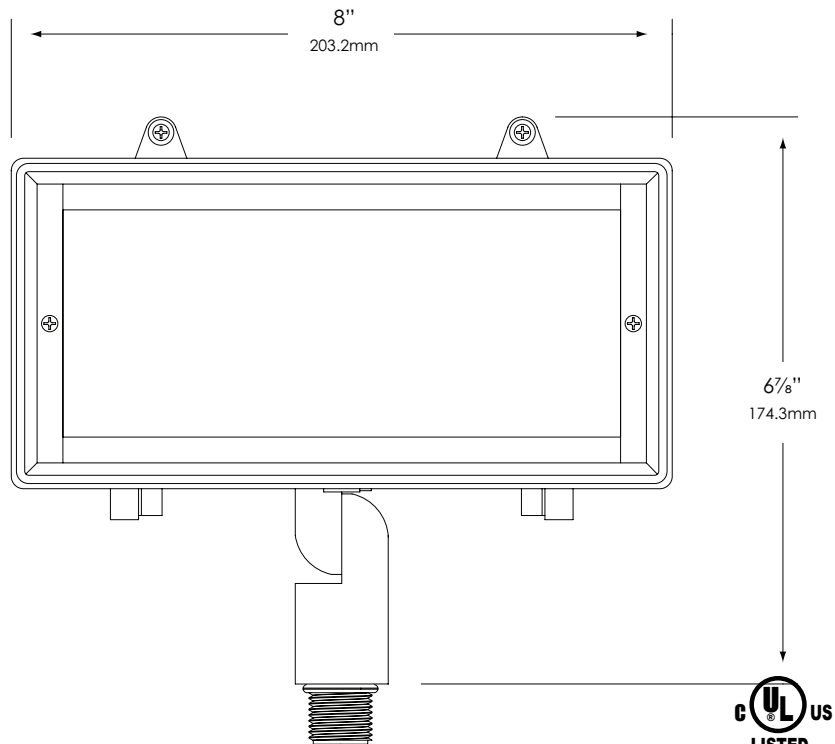

SOCKET/LAMP HOLDER:

Ceramic, spring-loaded, double-ended, halogen socket with high temperature leads.

LENS:

Flat, clear, tempered, shock and heat-resistant, soda-lime glass lens. Optical effect lenses are available; please see the lens and accessories columns in the fixture ordering information chart.

REFLECTOR:

Hammer tone finish high performance aluminum reflector for even beam pattern.

MOUNTING:

Injection-molded, glass-reinforced Zytel® HTN composite adjustable knuckle with ½" NPT and jam nut. Fixture may be mounted into threaded hubs in junction boxes, ground stakes, grade-mounted ballast enclosures or tree-mount boxes.

FASTENERS:

All fasteners are stainless steel.

WIRING:

Prewired with 200°C-rated wire along with a grounded lead.

CERTIFICATION:

UL Listed to U.S. and Canadian safety standards for line voltage landscape luminaires (UL 1598). The maximum wattages allowed by Underwriters Laboratories (UL) for the U.S. and Canadian markets may vary. Maximum wattages specified are Underwriters Laboratories U.S. standard. Please contact Vista for any questions about the maximum wattages allowed by UL Canadian standards.

All Vista luminaires are **MADE IN THE U.S.A.**

DIMENSIONS:

Vista Professional Outdoor Lighting reserves the right to modify the design and/or construction of the fixture shown without further notification.