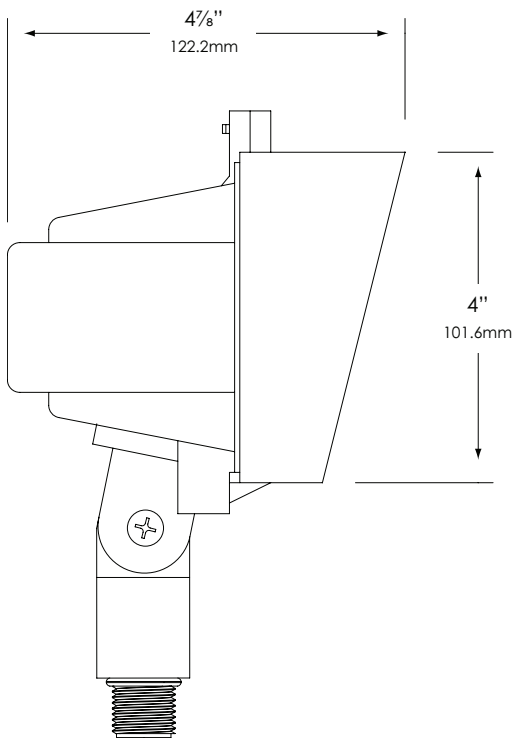

SOCKET/LAMP HOLDER:

Ceramic, spring-loaded, double-ended, halogen socket with high temperature leads.

LENS:

Flat, clear, tempered, shock and heat-resistant, soda-lime glass lens. Optical effect lenses are available; please see the lens and accessories columns in the fixture ordering information chart.

REFLECTOR:

Hammer tone finish high performance aluminum reflector for even beam pattern.

MOUNTING:

Injection-molded, glass-reinforced Zytel® HTN composite adjustable knuckle with ½" NPT and jam nut. Fixture may be mounted into threaded hubs in junction boxes, ground stakes, grade-mounted ballast enclosures or tree-mount boxes.

FASTENERS:

All fasteners are stainless steel.

WIRING:

Prewired with 200°C-rated wire along with a grounded lead.

CERTIFICATION:

UL Listed to U.S. and Canadian safety standards for line voltage landscape luminaires (UL 1598). The maximum wattages allowed by Underwriters Laboratories (UL) for the U.S. and Canadian markets may vary. Maximum wattages specified are Underwriters Laboratories U.S. standard. Please contact Vista for any questions about the maximum wattages allowed by UL Canadian standards.

All Vista luminaires are **MADE IN THE U.S.A.**

DIMENSIONS:

Vista Professional Outdoor Lighting reserves the right to modify the design and/or construction of the fixture shown without further notification.