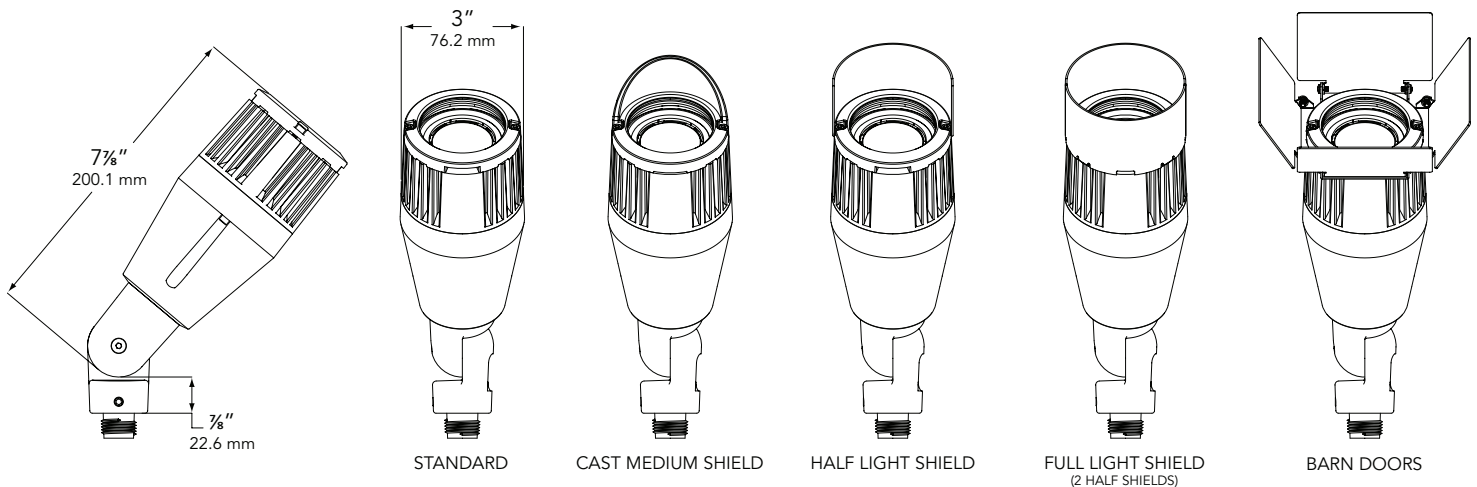

LED:

Cree® MT-G2 High Density Array (HDA) driven at 500mA, 700mA, 750mA, 1000mA, 1400mA, or 1750mA.

COLOR TEMPERATURE:

LED's are offered in 2700°K, 3000°K, 3500°K, 4000°K, or 5000°K CCT ANSI white 4 step Cree® Easy White™ bins

LIGHT DISTRIBUTION:

Very Narrow Spot **VNS** (16° FWHM), Narrow Spot **NS** (19° FWHM), Medium Flood **MF** (30° FWHM), and Wide Flood **WF** (46° FWHM).

REFLECTOR:

High-purity, vacuum metalized, specular or semi-specular optics designed for maximum performance and uniformity. Very Narrow Spot **VNS** optic incorporates an internal source shield to eliminate unwanted glare outside the beam pattern.

LENS/SEAL:

2.7 mm thick tempered and seamed clear glass sealed with a closed cell molded silicone gasket.

WIRING:

Prewired with 150° C-rated wire.

DRIVER:

Integral CUL listed LED driver. Non-dimmable (**ND**), dimming drivers available in 0-10V (**010**), TRIAC dimming (120V input only) (**LE**) or ELV dimming (**TE**).

ACCESSORIES:

Barn Doors **BD**, Full Shield **FS**, and Half Shield **HS** available. Accessories are attached into pre-existing slots located on the underside of the fixture door providing for a fastener free appearance.

MOUNTING:

Infinity Knuckle - Die-cast, copper-free aluminum with stainless steel stem. A fully sealed spherical grommet allows infinite adjustment capabilities.

CERTIFICATION:

UL & CUL wet location certified. *IP66*

All Vista luminaires are **MADE IN THE U.S.A.**

DIMENSIONS:

Vista Professional Outdoor Lighting reserves the right to modify the design and/or construction of the fixture shown without further notification.