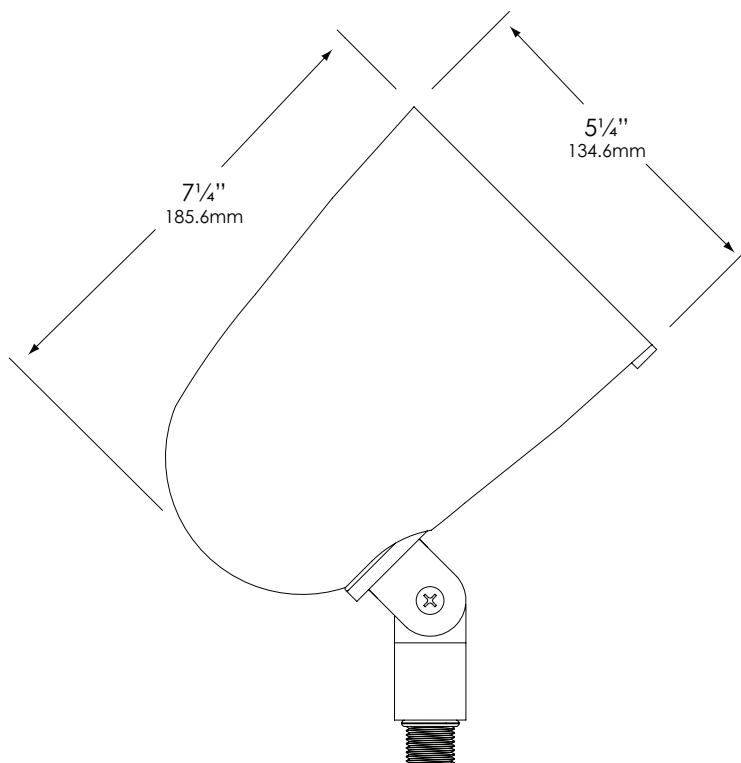

FINISH:

Polyester powder-coat finish available in Black, Verde, Architectural Brick, Light Bronze, Dark Bronze, Granite, Pewter, Terra-cotta, Rust, Hunter Green, Mocha, Weathered Bronze, Weathered Iron, and White.

SOCKET/LAMP HOLDER:

Top grade porcelain, medium base 4KV pulse rated socket with spring center contact and a silicone rubber jacket protector to prevent moisture/debris from entering socket.

LENS:

No lens required.

MOUNTING:

Injection-molded, glass-reinforced Zytel® HTN composite adjustable knuckle with ½" NPT and jam nut. Fixture may be mounted into threaded hubs in junction boxes, ground stakes, grade-mounted ballast enclosures or tree mount boxes. Please see fixture ordering information for mounting selection.

FASTENERS:

All fasteners are stainless steel.

WIRING:

Prewired with 200°C-rated wire along with a grounded lead.

CERTIFICATION:

UL Listed to U.S. and Canadian safety standards for line voltage landscape luminaires (UL 1598). The maximum wattages allowed by Underwriters Laboratories (UL) for the U.S. and Canadian markets may vary. Maximum wattages specified are Underwriters Laboratories U.S. standard. Please contact Vista for any questions about the maximum wattages allowed by UL Canadian standards.

All Vista luminaires are **MADE IN THE U.S.A.**

DIMENSIONS:

Vista Professional Outdoor Lighting reserves the right to modify the design and/or construction of the fixture shown without further notification.