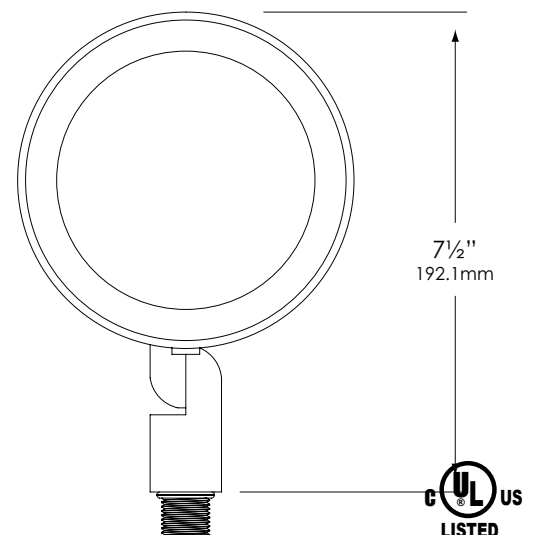

FINISH:

Polyester powder-coat finish available in Black, Verde, Architectural Brick, Light Bronze, Dark Bronze, Granite, Pewter, Terra-cotta, Rust, Hunter Green, Mocha, Weathered Bronze, Weathered Iron, and White.

SOCKET/LAMP HOLDER:

Top grade porcelain, medium base 4KV pulse rated socket with spring center contact and a silicone rubber jacket protector to prevent moisture/debris from entering socket.

LENS:

No lens required.

MOUNTING:

Injection-molded, glass-reinforced Zytel® HTN composite adjustable knuckle with ½" NPT and jam nut. Fixture may be mounted into threaded hubs in junction boxes, ground stakes, grade-mounted ballast enclosures or tree mount boxes. Please see fixture ordering information for mounting selection.

FASTENERS:

All fasteners are stainless steel.

WIRING:

Prewired with 200°C-rated wire along with a grounded lead.

CERTIFICATION:

UL Listed to U.S. and Canadian safety standards for line voltage landscape luminaires (UL 1598). The maximum wattages allowed by Underwriters Laboratories (UL) for the U.S. and Canadian markets may vary. Maximum wattages specified are Underwriters Laboratories U.S. standard. Please contact Vista for any questions about the maximum wattages allowed by UL Canadian standards.

All Vista luminaires are **MADE IN THE U.S.A.**

DIMENSIONS:

Vista Professional Outdoor Lighting reserves the right to modify the design and/or construction of the fixture shown without further notification.