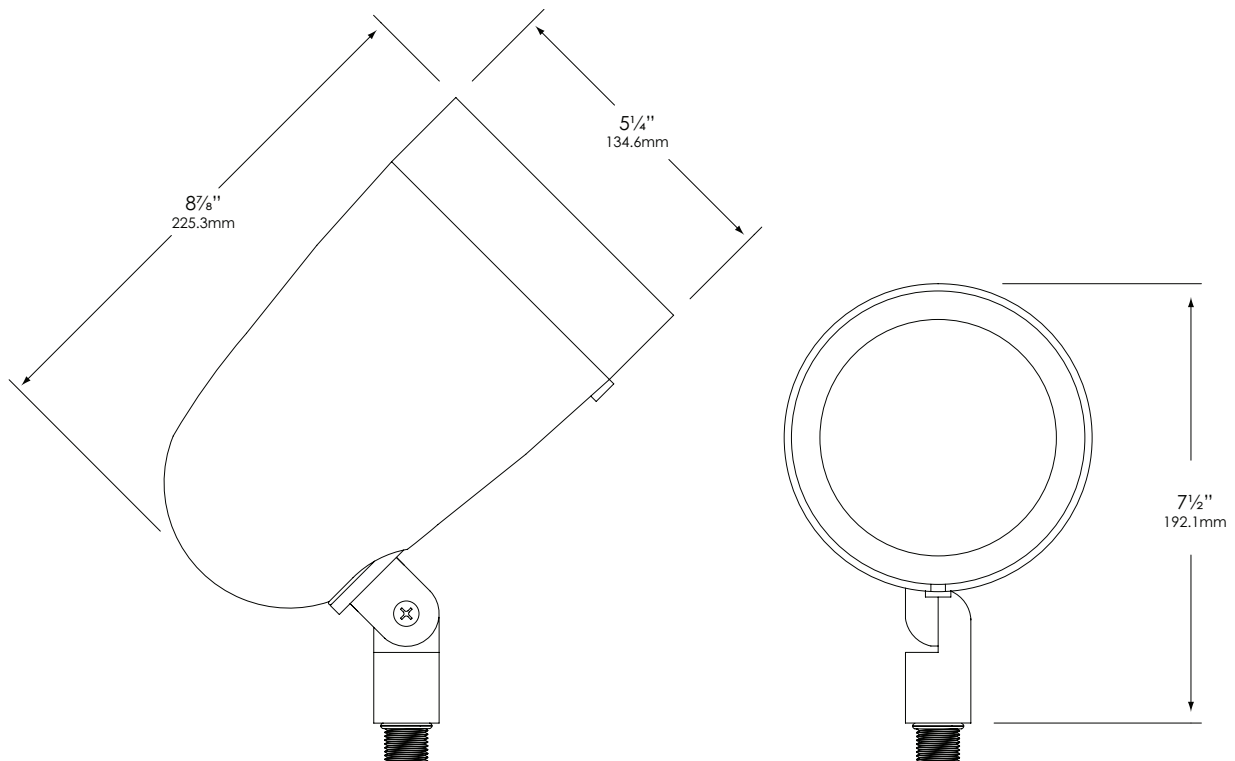

and accessories columns in the fixture ordering information chart.

MOUNTING:

Injection-molded, glass-reinforced Zytel® HTN composite adjustable knuckle with ½" NPT and jam nut. Fixture may be mounted into threaded hubs in junction boxes, ground stakes, grade-mounted ballast enclosures or tree mount boxes. Please see fixture ordering information for mounting selection.

FASTENERS:

All fasteners are stainless steel.

WIRING:

Prewired with 200°C-rated wire along with a grounded lead.

CERTIFICATION:

UL Listed to U.S. and Canadian safety standards for line voltage landscape luminaires (UL 1598). The maximum wattages allowed by Underwriters Laboratories (UL) for the U.S. and Canadian markets may vary. Maximum wattages specified are Underwriters Laboratories U.S. standard. Please contact Vista for any questions about the maximum wattages allowed by UL Canadian standards.

All Vista luminaires are **MADE IN THE U.S.A.**

DIMENSIONS:

Vista Professional Outdoor Lighting reserves the right to modify the design and/or construction of the fixture shown without further notification.