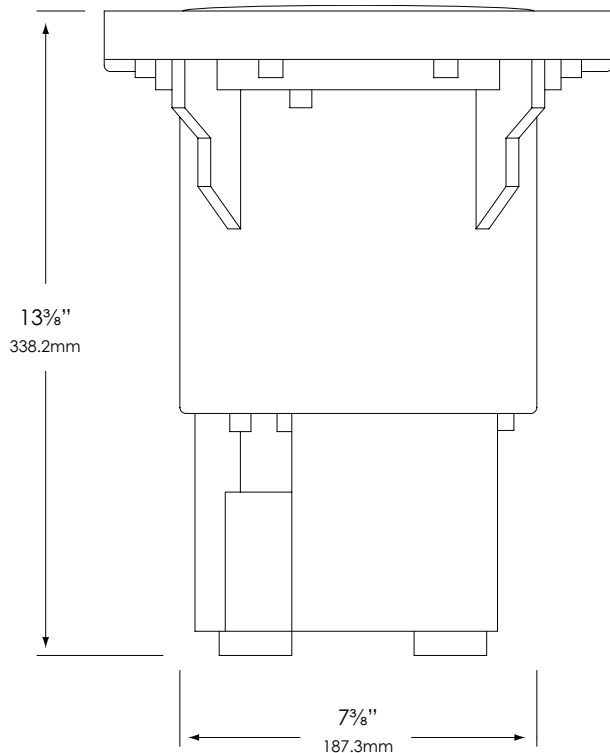

REFLECTOR:

Flood reflector, mechanically formed with a polished Hammer tone finish for uniform flood distribution.

MOUNTING:

In-grade. Wire compartment has two ¼" NPT conduit entries for through wiring as well as a silicone rubber gasketed cover for a completely waterproof wiring compartment (Optional pre-tapped side conduit entries are available - consult factory for details). Potting compound for wiring compartment supplied with fixture. Housing design allows for direct concrete mounting with no concrete mounting kit required.

FASTENERS/INSERTS:

All fasteners are stainless steel and brass.

WIRING:

Prewired with 200°C-rated wire along with a grounded lead.

CERTIFICATION:

UL Listed to U.S. and Canadian safety standards for line voltage landscape luminaires (UL 1598). The maximum wattages allowed by Underwriters Laboratories (UL) for the U.S. and Canadian markets may vary. Maximum wattages specified are Underwriters Laboratories U.S. standard. Please contact Vista for any questions about the maximum wattages allowed by UL Canadian standards. This luminaire has an ingress protection rating of IP67 for protection against detrimental dust intrusion as well as penetration of water under submersion. Drive-over rated for 3,000 lb.

All Vista luminaires are **MADE IN THE U.S.A.**

DIMENSIONS:

Vista Professional Outdoor Lighting reserves the right to modify the design and/or construction of the fixture shown without further notification.