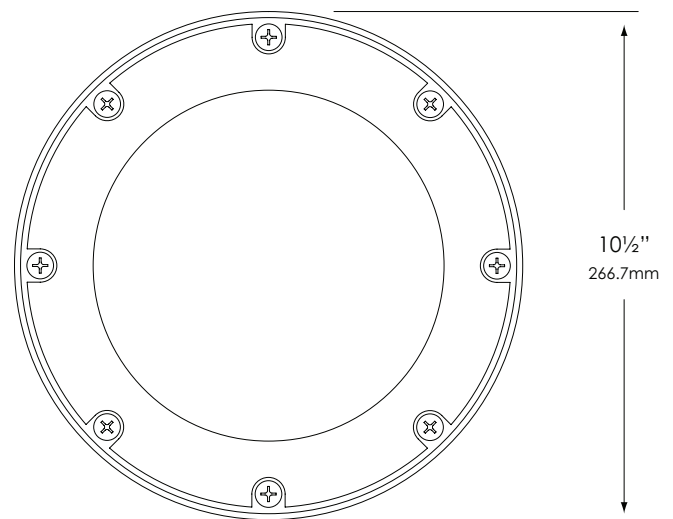

REFLECTOR:

Flood reflector, mechanically formed with a polished Hammer tone finish for uniform flood distribution.

MOUNTING:

In-grade. Wire compartment has two ¼" NPT conduit entries for through wiring as well as a silicone rubber gasketed cover for a completely waterproof wiring compartment (Optional pre-tapped side conduit entries are available - consult factory for details). Potting compound for wiring compartment supplied with fixture. Housing design allows for direct concrete mounting with no concrete mounting kit required.

FASTENERS/INSERTS:

All fasteners are stainless steel and brass.

WIRING:

Prewired with 200°C-rated wire along with a grounded lead.

CERTIFICATION:

UL Listed to U.S. and Canadian safety standards for line voltage landscape luminaires (UL 1598). The maximum wattages allowed by Underwriters Laboratories (UL) for the U.S. and Canadian markets may vary. Maximum wattages specified are Underwriters Laboratories U.S. standard. Please contact Vista for any questions about the maximum wattages allowed by UL Canadian standards. This luminaire has an ingress protection rating of IP67 for protection against detrimental dust intrusion as well as penetration of water under submersion. Drive-over rated for 3,000 lb.

All Vista luminaires are **MADE IN THE U.S.A.**

DIMENSIONS:

Vista Professional Outdoor Lighting reserves the right to modify the design and/or construction of the fixture shown without further notification.