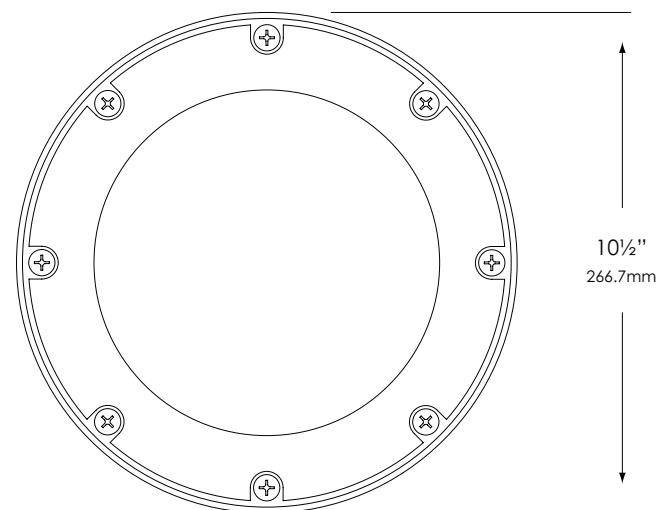

REFLECTOR:

Spot reflector, mechanically formed with a polished semi-specular finish for even beam control.

GLARE SHIELD:

Installed over reflector for wall wash and similar applications, eliminating glare from viewing angles.

MOUNTING:

In-grade. Wire compartment has two ¼" NPT conduit entries for through wiring as well as a silicone rubber gasketed cover for a completely waterproof wiring compartment (Optional pre-tapped side conduit entries are available – consult factory for details). Potting compound for wiring compartment supplied with fixture. Housing design allows for direct concrete mounting with no concrete mounting kit required.

FASTENERS/INSERTS:

All fasteners are stainless steel and brass.

WIRING:

Prewired with 200°C-rated wire along with a grounded lead.

CERTIFICATION:

UL Listed to U.S. and Canadian safety standards for line voltage landscape luminaires (UL 1598). Maximum wattages allowed by Underwriters Laboratories (UL) for U.S. and Canadian markets may vary. Maximum wattages specified are Underwriters Laboratories U.S. standard. Please contact Vista for any questions about maximum wattages allowed by UL Canadian standards. This luminaire has an ingress protection rating of IP67 for protection against detrimental dust intrusion as well as penetration of water under submersion. Drive-over rated for 3,000 lb.

All Vista luminaires are **MADE IN U.S.A.**

DIMENSIONS:

Vista Professional Outdoor Lighting reserves the right to modify the design and/or construction of the fixture shown without further notification.