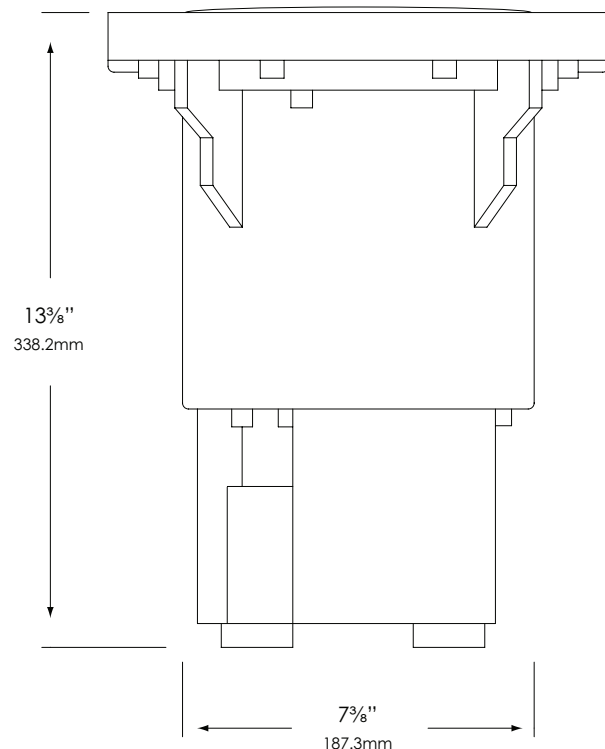

REFLECTOR:

Spot reflector, mechanically formed with a polished semi-specular finish for even beam control.

GLARE SHIELD:

Installed over reflector for wall wash and similar applications, eliminating glare from viewing angles.

MOUNTING:

In-grade. Wire compartment has two ¼" NPT conduit entries for through wiring as well as a silicone rubber gasketed cover for a completely waterproof wiring compartment (Optional pre-tapped side conduit entries are available – consult factory for details). Potting compound for wiring compartment supplied with fixture. Housing design allows for direct concrete mounting with no concrete mounting kit required.

FASTENERS/INSERTS:

All fasteners are stainless steel and brass.

WIRING:

Prewired with 200°C-rated wire along with a grounded lead.

CERTIFICATION:

UL Listed to U.S. and Canadian safety standards for line voltage landscape luminaires (UL 1598). Maximum wattages allowed by Underwriters Laboratories (UL) for U.S. and Canadian markets may vary. Maximum wattages specified are Underwriters Laboratories U.S. standard. Please contact Vista for any questions about maximum wattages allowed by UL Canadian standards. This luminaire has an ingress protection rating of IP67 for protection against detrimental dust intrusion as well as penetration of water under submersion. Drive-over rated for 3,000 lb.

All Vista luminaires are **MADE IN U.S.A.**

DIMENSIONS:

Vista Professional Outdoor Lighting reserves the right to modify the design and/or construction of the fixture shown without further notification.