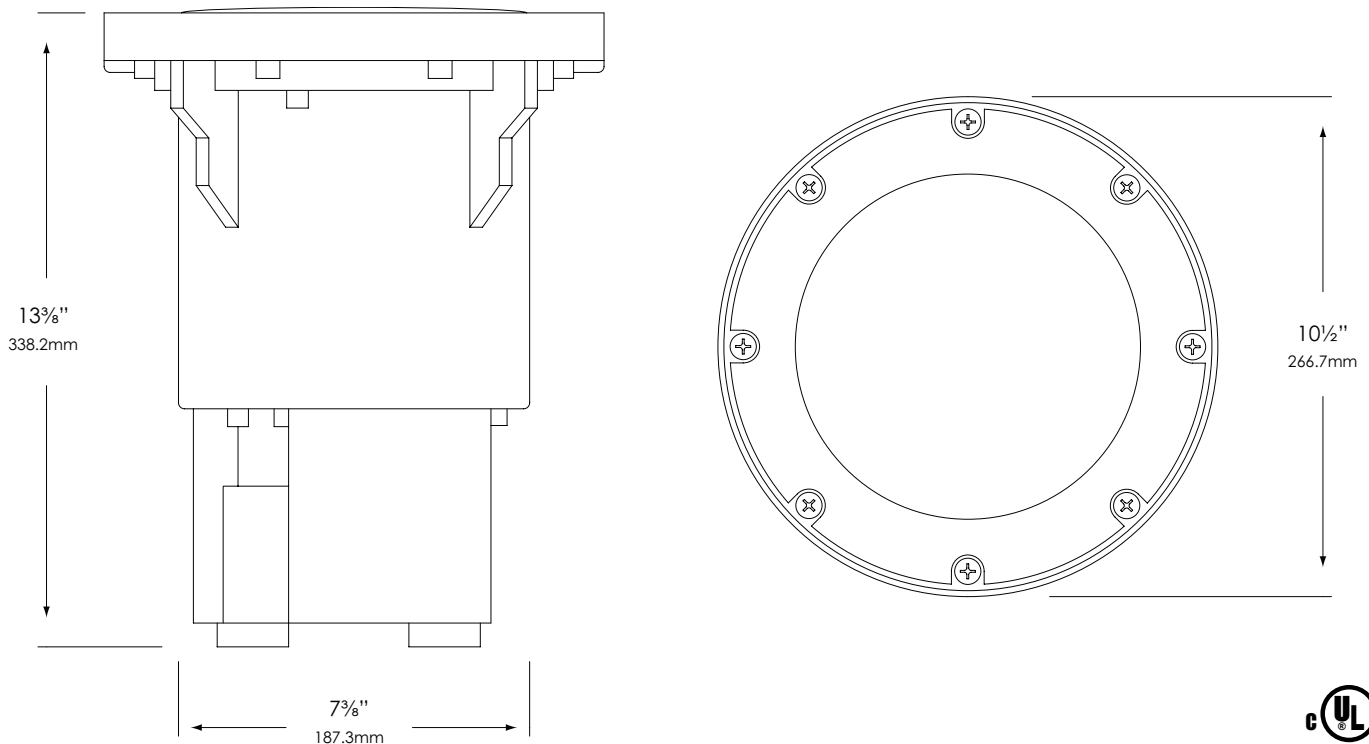

Flood reflector, mechanically formed with a polished Hammertone finish for uniform flood distribution.

GLARE SHIELD:

Installed over reflector for wall wash and similar applications, eliminating glare from viewing angles.

MOUNTING:

In-grade. Wire compartment has two ¼" NPT conduit entries for through wiring as well as a silicone rubber gasketed cover for a completely waterproof wiring compartment (Optional pre-tapped side conduit entries are available – consult factory for details). Potting compound for wiring compartment supplied with fixture. Housing design allows for direct concrete mounting with no concrete mounting kit required.

FASTENERS/INSERTS:

All fasteners are stainless steel and brass.

WIRING:

Prewired with 200°C-rated wire along with a grounded lead.

CERTIFICATION:

UL Listed to U.S. and Canadian safety standards for line voltage landscape luminaires (UL 1598). Maximum wattages allowed by Underwriters Laboratories (UL) for U.S. and Canadian markets may vary. Maximum wattages specified are Underwriters Laboratories U.S. standard. Please contact Vista for any questions about maximum wattages allowed by UL Canadian standards. This luminaire has an ingress protection rating of IP67 for protection against detrimental dust intrusion as well as penetration of water under submersion. Drive-over rated for 3,000 lb.

All Vista luminaires are **MADE IN U.S.A.**

DIMENSIONS:

Vista Professional Outdoor Lighting reserves the right to modify the design and/or construction of the fixture shown without further notification.