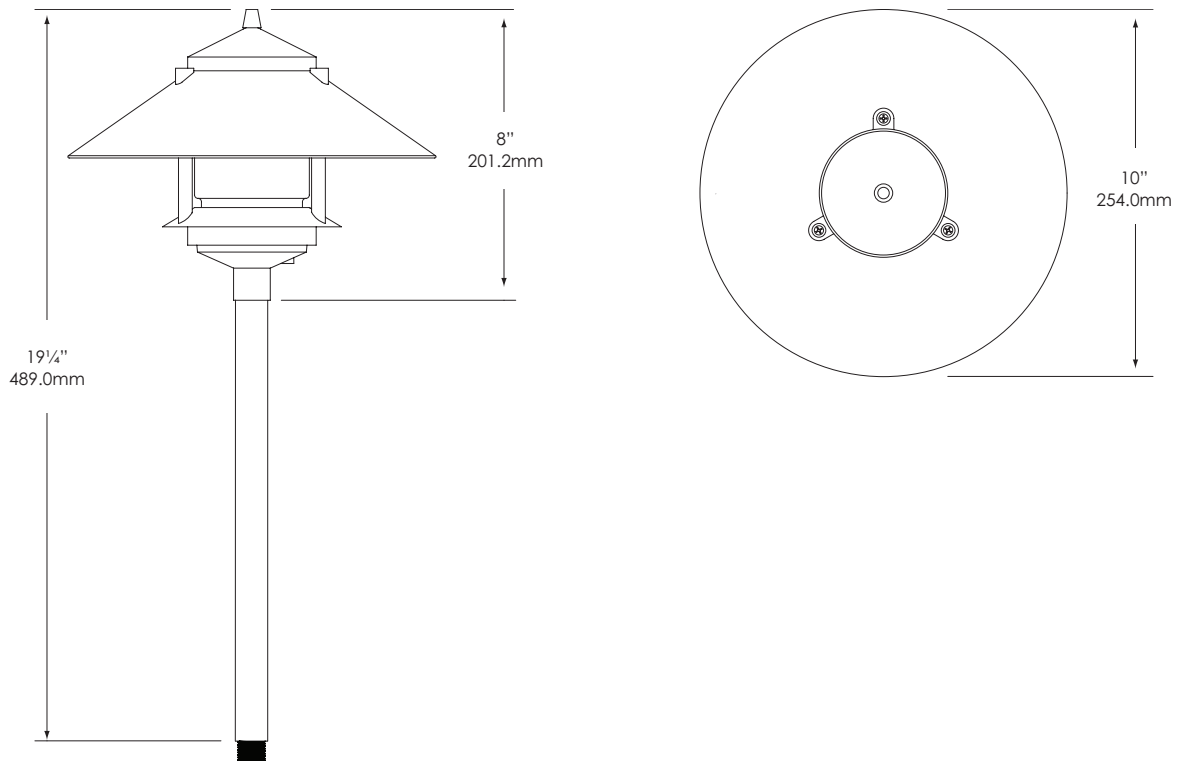

STEM:

½" schedule-40 aluminum pipe with ½" NPT. Standard 12" stem is included with fixtures – optional and custom stems available.

FINISH:

Polyester powder-coat finish available in Black, Verde, Architectural Brick, Architectural Bronze, Light Bronze, Dark Bronze, Granite, Pewter, Terra-cotta, Rust, Hunter Green, Mocha, Weathered Bronze, Weathered Iron, and White.

SOCKET/LAMP HOLDER:

Top grade porcelain, medium base 4KV pulse rated socket with spring center contact and a silicone rubber jacket protector to prevent moisture/debris from entering socket.

LENS:

Clear or frosted, gasketed, threaded, tempered glass vapor globe.

MOUNTING:

Aluminum stem with ½" NPT on bottom and jam nut included. Fixture may be mounted into threaded hubs in junction boxes, ground stakes, or grade-mounted ballast enclosures.

FASTENERS:

All fasteners are stainless steel.

WIRING:

Prewired with 200°C-rated wire along with a grounded lead.

CERTIFICATION:

UL Listed to U.S. and Canadian safety standards for line voltage landscape luminaires (UL 1598). The maximum wattages allowed by Underwriters Laboratories (UL) for the U.S. and Canadian markets may vary. Maximum wattages specified are Underwriters Laboratories U.S. standard. Please contact Vista for any questions about the maximum wattages allowed by UL Canadian standards.

All Vista luminaires are **MADE IN THE U.S.A.**

DIMENSIONS:

Vista Professional Outdoor Lighting reserves the right to modify the design and/or construction of the fixture shown without further notification.