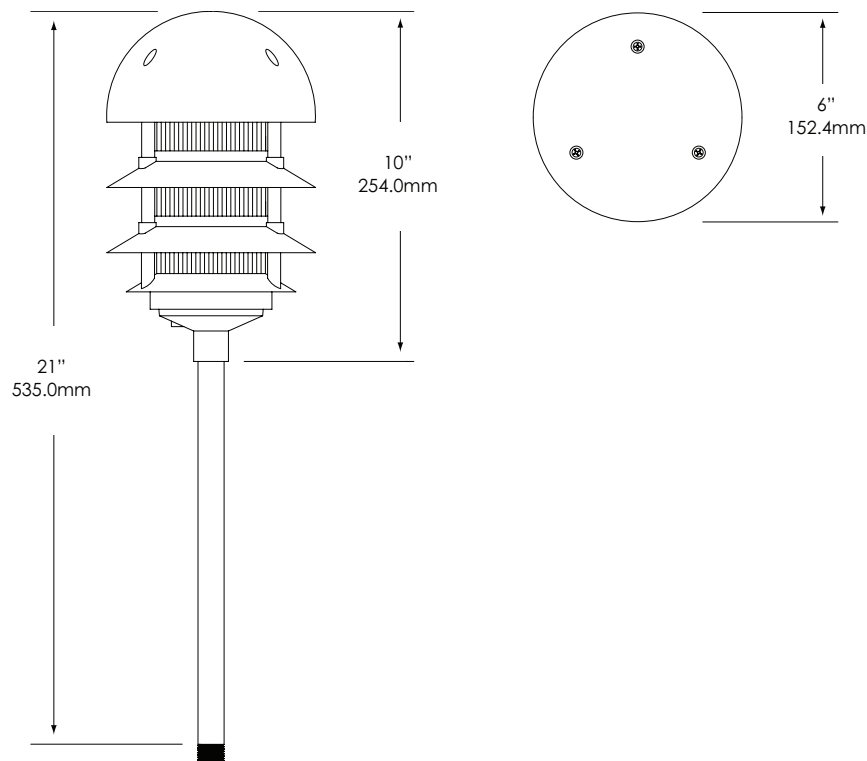

STEM:

½" schedule-40 aluminum pipe with ½" NPT. Standard 12" stem is included with fixtures – optional and custom stems available.

FINISH:

Polyester powder-coat finish available in Black, Verde, Architectural Brick, Architectural Bronze, Light Bronze, Dark Bronze, Granite, Pewter, Terra-cotta, Rust, Hunter Green, Mocha, Weathered Bronze, Weathered Iron, and White.

SOCKET/LAMP HOLDER:

Top grade porcelain, medium base 4KV pulse rated socket with spring center contact and a silicone rubber jacket protector to prevent moisture/debris from entering socket.

LENS:

Clear, frosted or prismatic, threaded and gasketed, tempered glass vapor globe.

MOUNTING:

Aluminum stem with ½" NPT on bottom and jam nut included. Fixture may be mounted into threaded hubs in junction boxes, ground stakes, or grade-mounted ballast enclosures.

FASTENERS:

All fasteners are stainless steel.

WIRING:

Prewired with 200°C-rated wire along with a grounded lead.

CERTIFICATION:

UL Listed to U.S. and Canadian safety standards for line voltage landscape luminaires (UL 1598). The maximum wattages allowed by Underwriters Laboratories (UL) for the U.S. and Canadian markets may vary. Maximum wattages specified are Underwriters Laboratories U.S. standard. Please contact Vista for any questions about the maximum wattages allowed by UL Canadian standards.

All Vista luminaires are **MADE IN THE U.S.A.**

DIMENSIONS:

Vista Professional Outdoor Lighting reserves the right to modify the design and/or construction of the fixture shown without further notification.