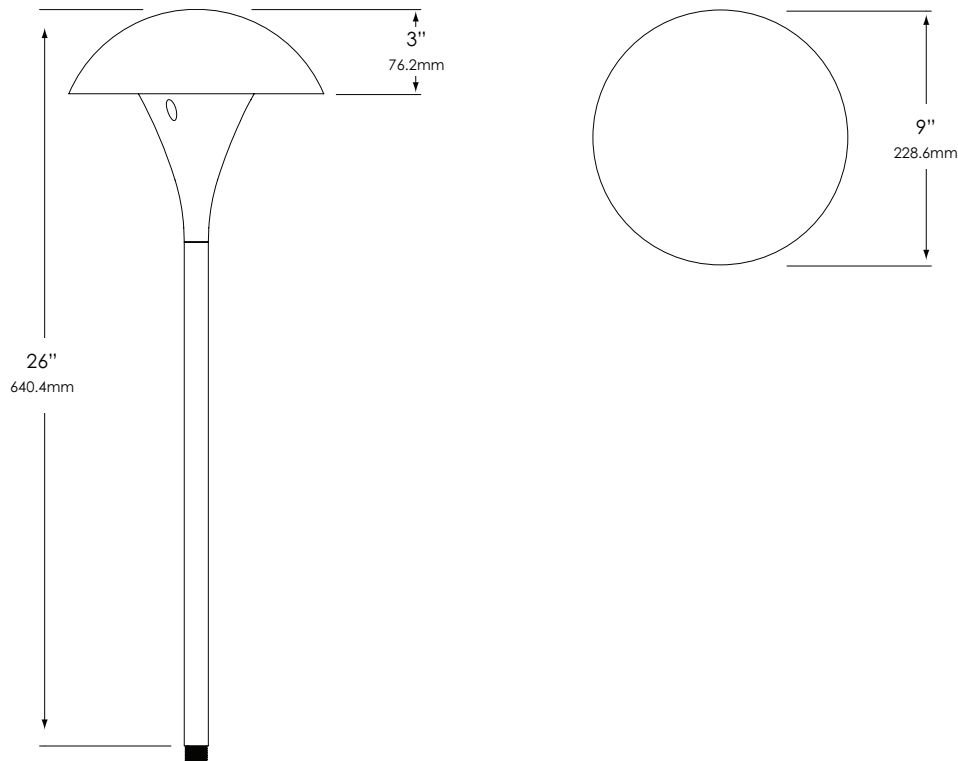

MOUNTING:

Aluminum stem with 1/2" NPT on bottom and jam nut included. Fixture may be mounted into threaded hubs in junction boxes, ground stakes, or grade-mounted ballast enclosures.

FASTENERS:

All fasteners are stainless steel.

All Vista luminaires are **MADE IN THE U.S.A.**

DIMENSIONS:

Vista Professional Outdoor Lighting reserves the right to modify the design and/or construction of the fixture shown without further notification.