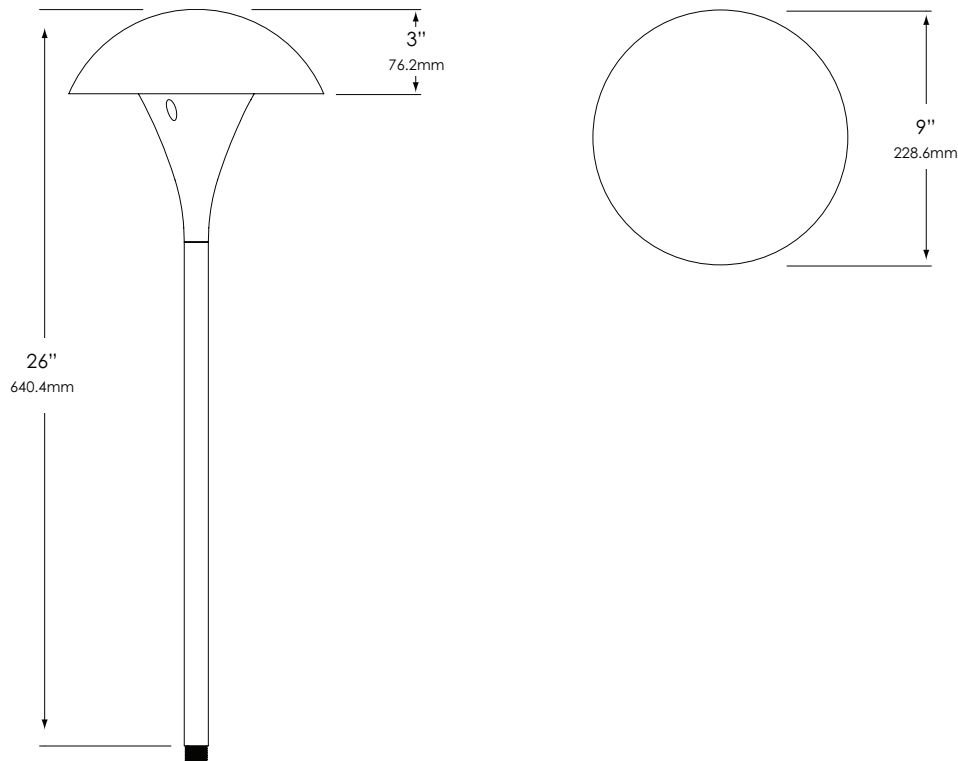

Type: _____
Model: _____
Project: _____

SPECIFICATION SHEET

MODEL: 1218 - 120V Series: Path & Spread Lights

FIXTURE SPECIFICATIONS:

LAMP TYPE:

A19- Incandescent. 75W Maximum.
Lamp not included with fixture, order separately.
(See back page for LED lamp specifications)

HOUSING:

Cast solid brass.

STEM:

1/2" heavy gauge brass pipe with 1/2 " NPT.

FINISH:

Natural brass

SOCKET/LAMP HOLDER:

Top grade porcelain, medium base 4KV pulse rated socket with spring center contact and a silicone rubber jacket protector to prevent moisture/debris from entering socket.

LENS:

Clear, high-impact, polycarbonate lens.

MOUNTING:

Brass stem with 1/2" NPT on bottom and jam nut included. Fixture may be mounted into threaded hubs in junction boxes, ground stakes, or grade-mounted ballast enclosures.

FASTENERS:

All fasteners are stainless steel.

WIRING:

Prewired with 200°C-rated wire along with a grounded lead.

CERTIFICATION:

UL Listed to U.S. and Canadian safety standards for line voltage landscape luminaires (UL 1598). The maximum wattages allowed by Underwriters Laboratories (UL) for the U.S. and Canadian markets may vary. Maximum wattages specified are Underwriters Laboratories U.S. standard. Please contact Vista for any questions about the maximum wattages allowed by UL Canadian standards.

All Vista luminaires are **MADE IN THE U.S.A.**

DIMENSIONS:

Vista Professional Outdoor Lighting reserves the right to modify the design and/or construction of the fixture shown without further notification.