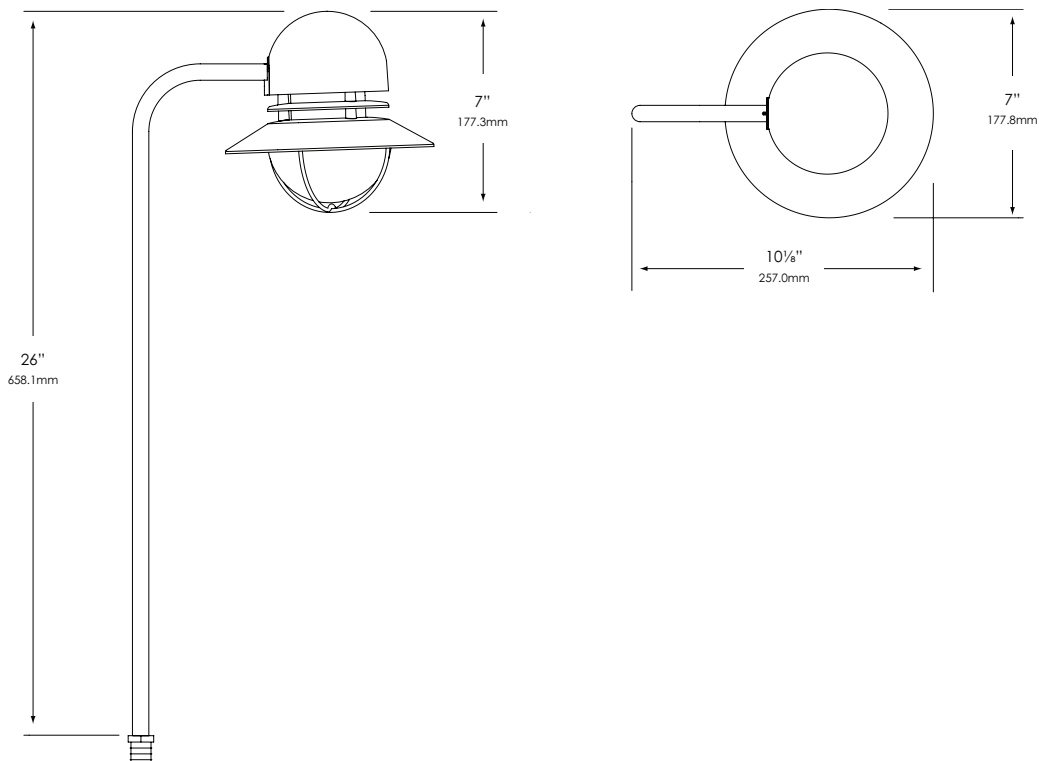

Type: _____
 Model: _____
 Project: _____

SPECIFICATION SHEET

MODEL: 1221 - 120V Series: Path & Spread Lights

FIXTURE SPECIFICATIONS:

LAMP TYPE:

A15- Incandescent. 40W Maximum.
 Lamp not included with fixture, order separately.
(See back page for LED lamp specifications)

MOUNTING:

Aluminum stem with 1/2" NPT on bottom and jam nut included. Fixture may be mounted into threaded hubs in junction boxes, ground stakes, or grade-mounted ballast enclosures.

FASTENERS:

All fasteners are stainless steel.

WIRING:

Prewired with 200°C-rated wire along with a grounded lead.

CERTIFICATION:

UL Listed to U.S. and Canadian safety standards for line voltage landscape luminaires (UL 1598). The maximum wattages allowed by Underwriters Laboratories (UL) for the U.S. and Canadian markets may vary. Maximum wattages specified are Underwriters Laboratories U.S. standard. Please contact Vista for any questions about the maximum wattages allowed by UL Canadian standards.

All Vista luminaires are **MADE IN THE U.S.A.**

DIMENSIONS:

Vista Professional Outdoor Lighting reserves the right to modify the design and/or construction of the fixture shown without further notification.