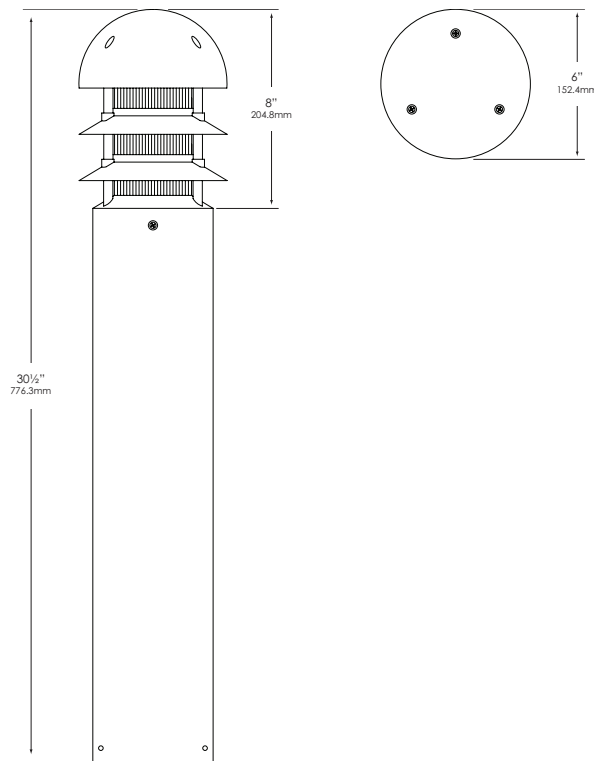

FINISH:

Polyester powder-coat finish available in Black, Verde, Architectural Brick, Architectural Bronze, Light Bronze, Dark Bronze, Granite, Pewter, Terra-cotta, Rust, Hunter Green, Mocha, Weathered Bronze, Weathered Iron, and White.

SOCKET/LAMP HOLDER:

Compact fluorescent thermoplastic socket.

BALLAST:

High-power factor ballast rated for -20°F starting, 120-volt standard.

LENS:

Clear, frosted or prismatic threaded and gasketed, tempered glass vapor globe.

LAMP TYPE:

ED-17- Mercury Vapor, Metal Halide, or High Pressure Sodium. 70W Maximum. Ballast is integrated into fixture. Please specify ballast type from the fixture ordering information chart. Lamp not included with fixture, order separately.

MOUNTING:

Aluminum mounting base and foundation anchor rods included.

FASTENERS:

All fasteners are stainless steel.

WIRING:

Prewired with 200°C-rated wire along with a grounded lead.

CERTIFICATION:

UL Listed to U.S. and Canadian safety standards for line voltage landscape luminaires (UL 1598). The maximum wattages allowed by Underwriters Laboratories (UL) for the U.S. and Canadian markets may vary. Maximum wattages specified are Underwriters Laboratories U.S. standard. Please contact Vista for any questions about the maximum wattages allowed by UL Canadian standards.

All Vista luminaires are **MADE IN THE U.S.A.**

DIMENSIONS:

Vista Professional Outdoor Lighting reserves the right to modify the design and/or construction of the fixture shown without further notification.