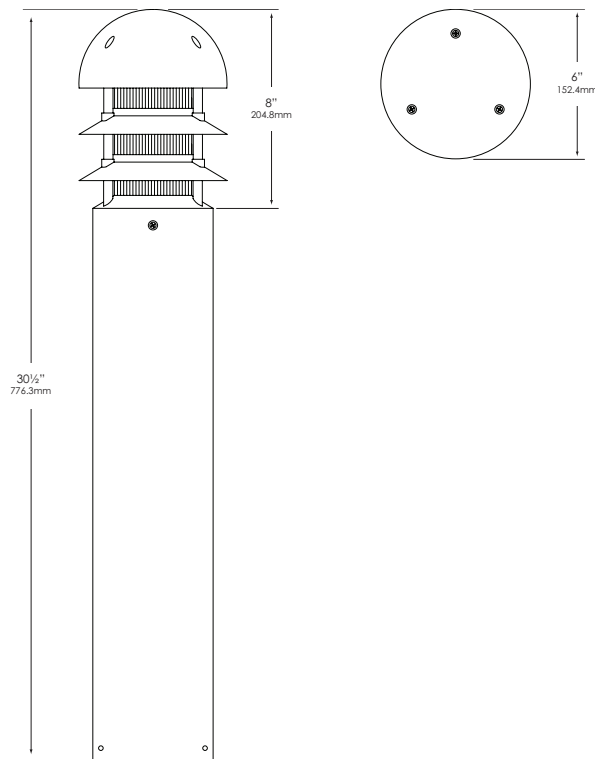

FINISH:

Polyester powder-coat finish available in Black, Verde, Architectural Brick, Architectural Bronze, Light Bronze, Dark Bronze, Granite, Pewter, Terra-cotta, Rust, Hunter Green, Mocha, Weathered Bronze, Weathered Iron, and White.

SOCKET/LAMP HOLDER:

Compact fluorescent thermoplastic socket.

BALLAST:

High-power factor magnetic ballast rated for $\pm 32^{\circ}\text{F}$ starting, 120-volt standard.

LENS:

Clear, frosted or prismatic threaded and gasketed, tempered glass vapor globe.

LAMP TYPE:

PL- Compact Fluorescent. 22W Maximum. Ballast is integrated into fixture. Please specify ballast type from the fixture ordering information chart. Lamp not included with fixture, order separately.

MOUNTING:

Aluminum mounting base and foundation anchor rods included.

FASTENERS:

All fasteners are stainless steel.

WIRING:

Prewired with 200°C-rated wire along with a grounded lead.

CERTIFICATION:

UL Listed to U.S. and Canadian safety standards for line voltage landscape luminaires (UL 1598). The maximum wattages allowed by Underwriters Laboratories (UL) for the U.S. and Canadian markets may vary. Maximum wattages specified are Underwriters Laboratories U.S. standard. Please contact Vista for any questions about the maximum wattages allowed by UL Canadian standards.

All Vista luminaires are **MADE IN THE U.S.A.**

DIMENSIONS:

Vista Professional Outdoor Lighting reserves the right to modify the design and/or construction of the fixture shown without further notification.