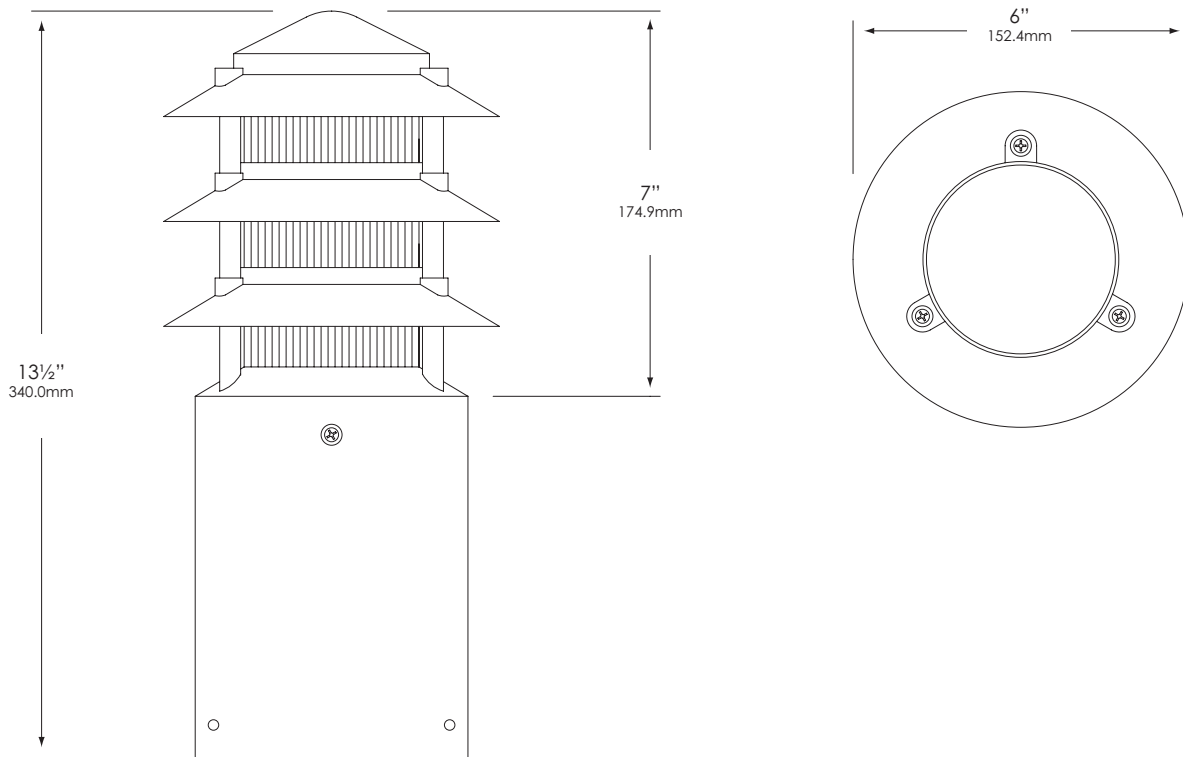

FINISH:

Polyester powder-coat finish available in Black, Verde, Architectural Brick, Architectural Bronze, Light Bronze, Dark Bronze, Granite, Pewter, Terra-cotta, Rust, Hunter Green, Mocha, Weathered Bronze, Weathered Iron, and White.

SOCKET/LAMP HOLDER:

Compact fluorescent thermoplastic socket.

BALLAST:

High-power factor magnetic ballast rated for $\pm 32^{\circ}\text{F}$ starting, 120-volt standard.

LENS:

Clear, frosted or prismatic threaded and gasketed, tempered glass vapor globe.

LAMP TYPE:

PL- Compact Fluorescent. 22W Maximum. Ballast is integrated into fixture. Please specify ballast type from the fixture ordering information chart. Lamp not included with fixture, order separately.

MOUNTING:

Aluminum mounting base and foundation anchor rods included.

FASTENERS:

All fasteners are stainless steel.

WIRING:

Prewired with 200°C-rated wire along with a grounded lead.

CERTIFICATION:

UL Listed to U.S. and Canadian safety standards for line voltage landscape luminaires (UL 1598). The maximum wattages allowed by Underwriters Laboratories (UL) for the U.S. and Canadian markets may vary. Maximum wattages specified are Underwriters Laboratories U.S. standard. Please contact Vista for any questions about the maximum wattages allowed by UL Canadian standards.

All Vista luminaires are **MADE IN THE U.S.A.**

DIMENSIONS:

Vista Professional Outdoor Lighting reserves the right to modify the design and/or construction of the fixture shown without further notification.