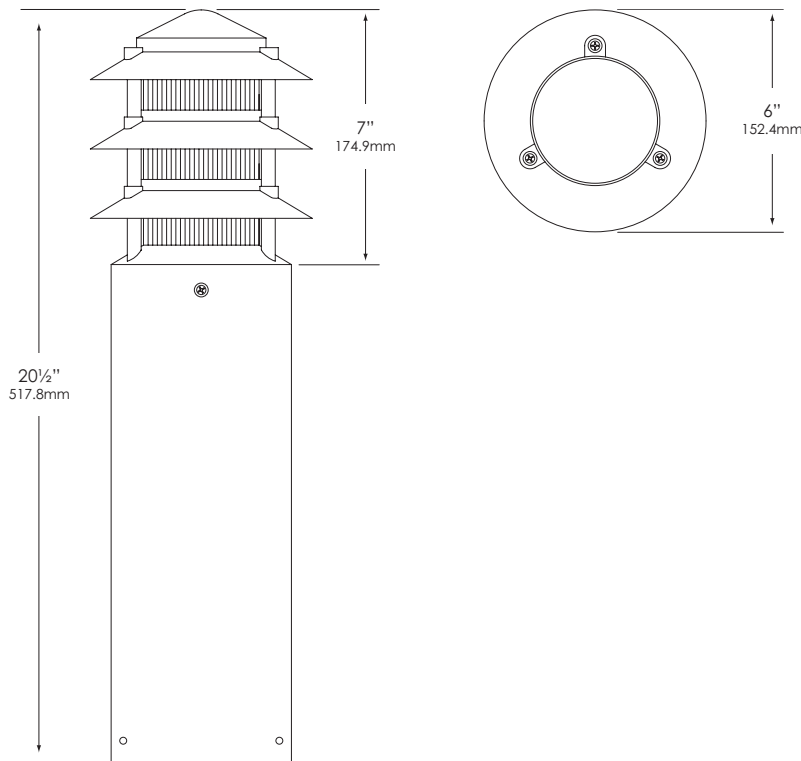

Type: _____
 Model: _____
 Project: _____

SPECIFICATION SHEET

MODEL: 1425 - 120V Series: Bollards & Beacons

FIXTURE SPECIFICATIONS:

HOUSING:

Die-cast, copper-free aluminum.

POST:

5" diameter, heavy gauge, extruded aluminum (1/8" wall thickness).

LAMP TYPE:

A19- Incandescent. 75W Maximum. Lamp not included with fixture, order separately.

(See back page for LED lamp specifications)

MOUNTING:

Aluminum mounting base and foundation anchor rods included.

FASTENERS:

All fasteners are stainless steel.

WIRING:

Prewired with 200°C-rated wire along with a grounded lead.

CERTIFICATION:

UL Listed to U.S. and Canadian safety standards for line voltage landscape luminaires (UL 1598). The maximum wattages allowed by Underwriters Laboratories (UL) for the U.S. and Canadian markets may vary. Maximum wattages specified are Underwriters Laboratories U.S. standard. Please contact Vista for any questions about the maximum wattages allowed by UL Canadian standards.

All Vista luminaires are **MADE IN THE U.S.A.**

DIMENSIONS:

Vista Professional Outdoor Lighting reserves the right to modify the design and/or construction of the fixture shown without further notification.