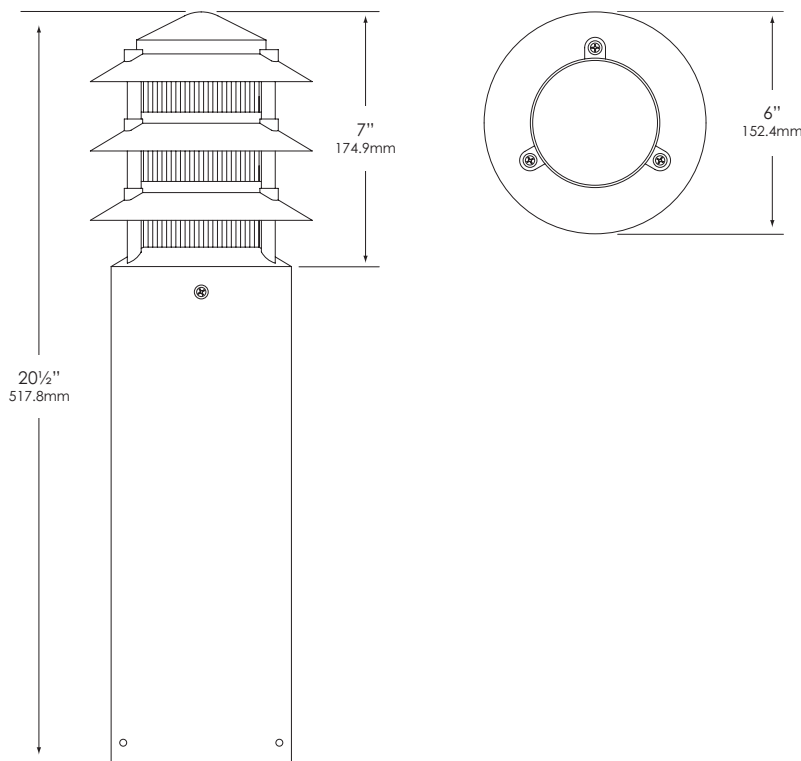

Type: _____
 Model: _____
 Project: _____

SPECIFICATION SHEET

MODEL: 1427 - 120V Series: Bollards & Beacons

FIXTURE SPECIFICATIONS:

HOUSING:

Die-cast, copper-free aluminum.

POST:

5" diameter, heavy gauge, extruded aluminum (1/8" wall thickness).

MOUNTING:

Aluminum mounting base and foundation anchor rods included.

FASTENERS:

All fasteners are stainless steel.

WIRING:

Prewired with 200°C-rated wire along with a grounded lead.

CERTIFICATION:

UL Listed to U.S. and Canadian safety standards for line voltage landscape luminaires (UL 1598). The maximum wattages allowed by Underwriters Laboratories (UL) for the U.S. and Canadian markets may vary. Maximum wattages specified are Underwriters Laboratories U.S. standard. Please contact Vista for any questions about the maximum wattages allowed by UL Canadian standards.

All Vista luminaires are **MADE IN THE U.S.A.**

DIMENSIONS:

Vista Professional Outdoor Lighting reserves the right to modify the design and/or construction of the fixture shown without further notification.

SPECIFICATION SHEET

MODEL: 1427 - 120V Series: Bollards & Beacons

FIXTURE ORDERING INFORMATION

TO ORDER FIXTURE: Select appropriate choice from each column as in the following example

EXAMPLE: 1427-B-CR-70-MH-120