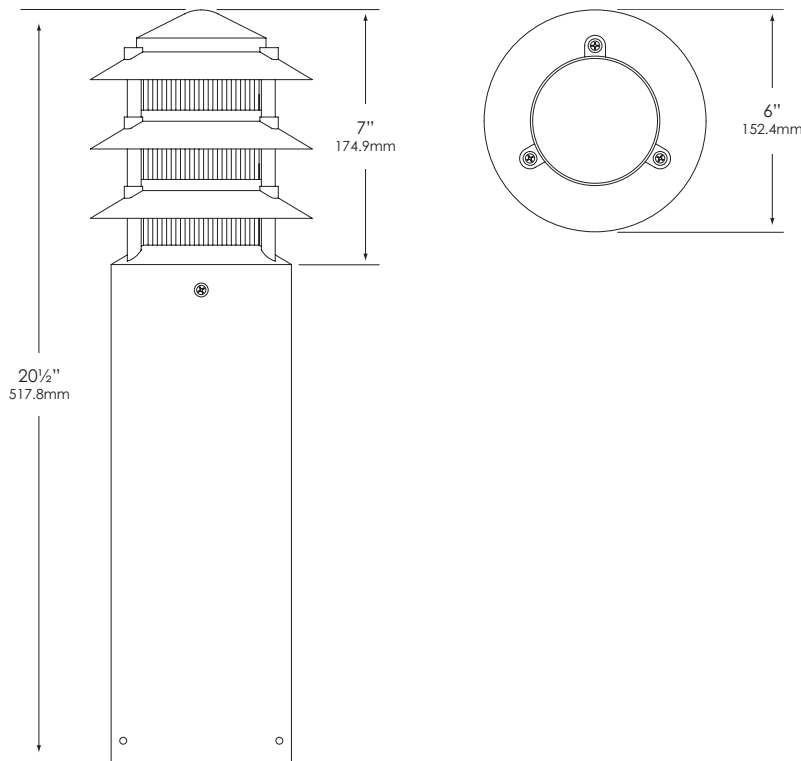

Type: _____
 Model: _____
 Project: _____

SPECIFICATION SHEET

MODEL: 1429 - 120V Series: Bollards & Beacons

FIXTURE SPECIFICATIONS:

HOUSING:

Die-cast, copper-free aluminum.

POST:

5" diameter, heavy gauge, extruded aluminum (1/8" wall thickness).

MOUNTING:

Aluminum mounting base and foundation anchor rods included.

FASTENERS:

All fasteners are stainless steel.

WIRING:

Prewired with 200°C-rated wire along with a grounded lead.

CERTIFICATION:

UL Listed to U.S. and Canadian safety standards for line voltage landscape luminaires (UL 1598). The maximum wattages allowed by Underwriters Laboratories (UL) for the U.S. and Canadian markets may vary. Maximum wattages specified are Underwriters Laboratories U.S. standard. Please contact Vista for any questions about the maximum wattages allowed by UL Canadian standards.

All Vista luminaires are **MADE IN THE U.S.A.**

DIMENSIONS:

Vista Professional Outdoor Lighting reserves the right to modify the design and/or construction of the fixture shown without further notification.

SPECIFICATION SHEET

MODEL: 1429 - 120V Series: Bollards & Beacons

FIXTURE ORDERING INFORMATION

TO ORDER FIXTURE: Select appropriate choice from each column as in the following example

EXAMPLE: 1429-B-CR-13-120