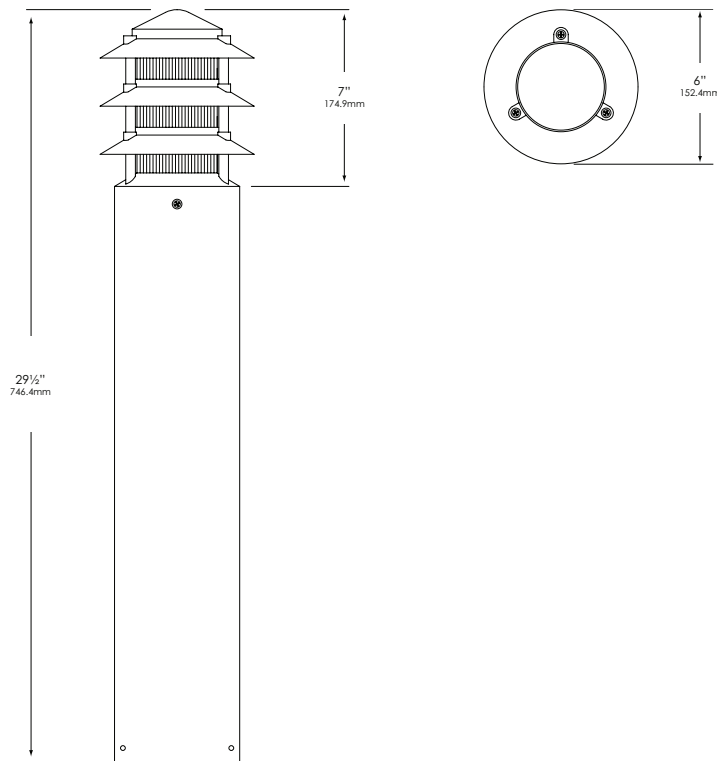

Type: _____
 Model: _____
 Project: _____

SPECIFICATION SHEET

MODEL: 1433 - 120V Series: Bollards & Beacons

FIXTURE SPECIFICATIONS:

HOUSING:

Die-cast, copper-free aluminum.

POST:

5" diameter, heavy gauge, extruded aluminum (1/8" wall thickness).

MOUNTING:

Aluminum mounting base and foundation anchor rods included.

FASTENERS:

All fasteners are stainless steel.

WIRING:

Prewired with 200°C-rated wire along with a grounded lead.

CERTIFICATION:

UL Listed to U.S. and Canadian safety standards for line voltage landscape luminaires (UL 1598). The maximum wattages allowed by Underwriters Laboratories (UL) for the U.S. and Canadian markets may vary. Maximum wattages specified are Underwriters Laboratories U.S. standard. Please contact Vista for any questions about the maximum wattages allowed by UL Canadian standards.

All Vista luminaires are **MADE IN THE U.S.A.**

DIMENSIONS:

Vista Professional Outdoor Lighting reserves the right to modify the design and/or construction of the fixture shown without further notification.

SPECIFICATION SHEET

MODEL: 1433 - 120V Series: Bollards & Beacons

FIXTURE ORDERING INFORMATION

TO ORDER FIXTURE: Select appropriate choice from each column as in the following example

EXAMPLE: 1433-B-CR-70-MH-120