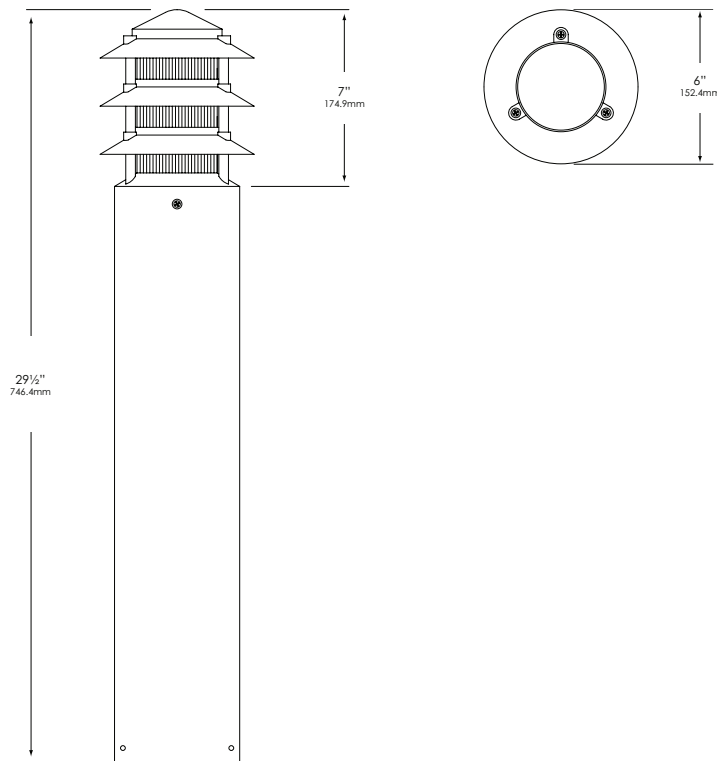

Type: _____
 Model: _____
 Project: _____

SPECIFICATION SHEET

MODEL: 1435 - 120V Series: Bollards & Beacons

FIXTURE SPECIFICATIONS:

HOUSING:

Die-cast, copper-free aluminum.

POST:

5" diameter, heavy gauge, extruded aluminum (1/8" wall thickness).

MOUNTING:

Aluminum mounting base and foundation anchor rods included.

FASTENERS:

All fasteners are stainless steel.

WIRING:

Prewired with 200°C-rated wire along with a grounded lead.

CERTIFICATION:

UL Listed to U.S. and Canadian safety standards for line voltage landscape luminaires (UL 1598). The maximum wattages allowed by Underwriters Laboratories (UL) for the U.S. and Canadian markets may vary. Maximum wattages specified are Underwriters Laboratories U.S. standard. Please contact Vista for any questions about the maximum wattages allowed by UL Canadian standards.

All Vista luminaires are **MADE IN THE U.S.A.**

DIMENSIONS:

Vista Professional Outdoor Lighting reserves the right to modify the design and/or construction of the fixture shown without further notification.

SPECIFICATION SHEET

MODEL: 1435 - 120V Series: Bollards & Beacons

FIXTURE ORDERING INFORMATION

TO ORDER FIXTURE: Select appropriate choice from each column as in the following example

EXAMPLE: 1435-B-CR-13-120