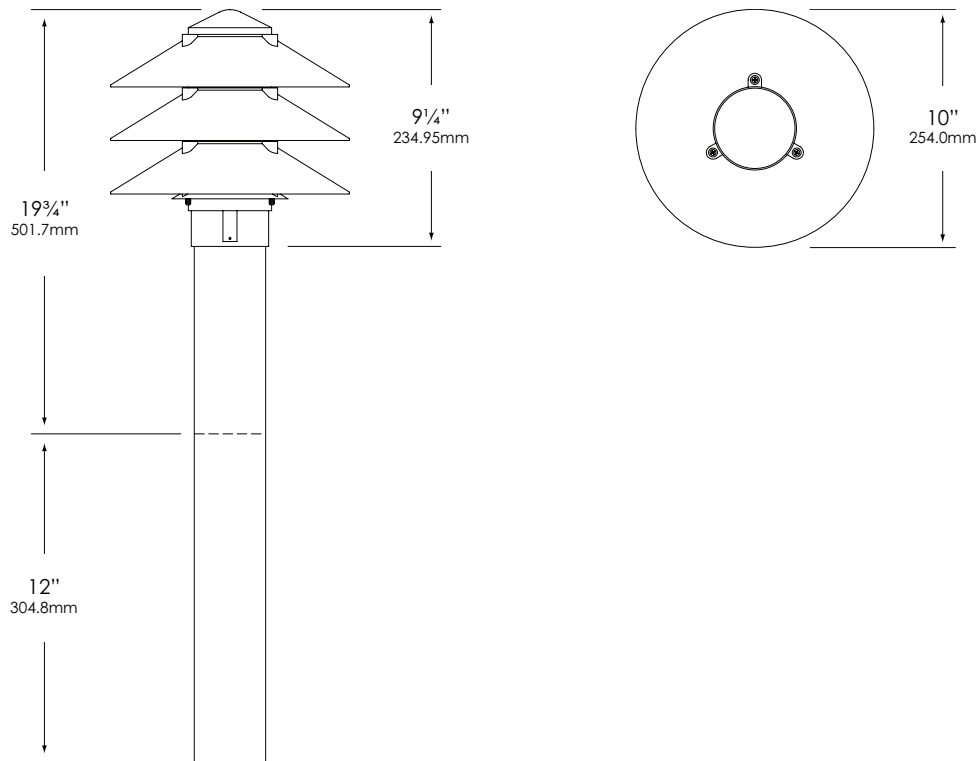

Type: _____
 Model: _____
 Project: _____

SPECIFICATION SHEET

MODEL: 1437 - 120V Series: Bollards & Beacons

FIXTURE SPECIFICATIONS:

HOUSING:

Die-cast, copper-free aluminum.

POST:

3" diameter, heavy-gauge, extruded aluminum (1/8" wall thickness).

LAMP TYPE:

A19- Incandescent. 75W Maximum. Lamp not included with fixture, order separately.

(See back page for LED lamp specifications)

MOUNTING:

Direct-burial post. (Post extended 12" for in-ground or concrete mounting.)

FASTENERS:

All fasteners are stainless steel.

WIRING:

Prewired with 200°C-rated wire along with a grounded lead.

CERTIFICATION:

UL Listed to U.S. and Canadian safety standards for line voltage landscape luminaires (UL 1598). The maximum wattages allowed by Underwriters Laboratories (UL) for the U.S. and Canadian markets may vary. Maximum wattages specified are Underwriters Laboratories U.S. standard. Please contact Vista for any questions about the maximum wattages allowed by UL Canadian standards.

All Vista luminaires are **MADE IN THE U.S.A.**

DIMENSIONS:

Vista Professional Outdoor Lighting reserves the right to modify the design and/or construction of the fixture shown without further notification.