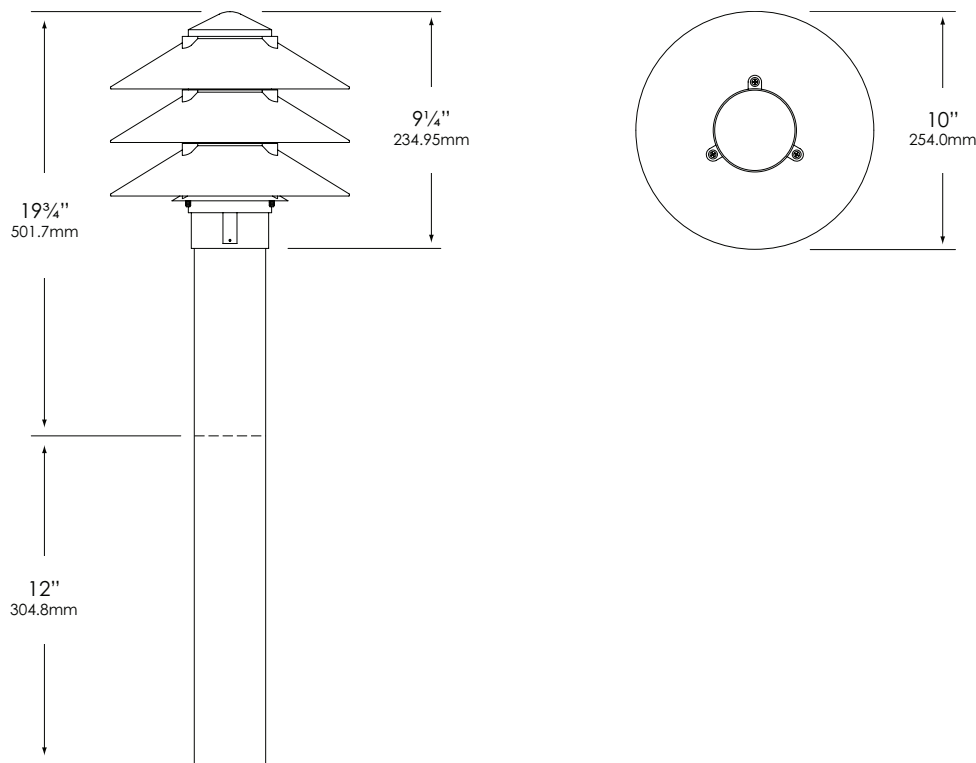

FINISH:

Polyester powder-coat finish available in Black, Verde, Architectural Brick, Architectural Bronze, Light Bronze, Dark Bronze, Granite, Pewter, Terra-cotta, Rust, Hunter Green, Mocha, Weathered Bronze, Weathered Iron, and White.

SOCKET/LAMP HOLDER:

Compact fluorescent thermoplastic socket.

BALLAST:

High-power factor magnetic ballast rated for ±32°F starting, 120-volt standard.

LENS:

Clear, frosted or prismatic threaded and gasketed, tempered glass vapor globe.

LAMP TYPE:

PL- Compact Fluorescent. 22W Maximum. Ballast is integrated into fixture. Please specify ballast type from the fixture ordering information chart. Lamp not included with fixture, order separately.

MOUNTING:

Direct-burial post. (Post extended 12" for in-ground or concrete mounting.)

FASTENERS:

All fasteners are stainless steel.

WIRING:

Prewired with 200°C-rated wire along with a grounded lead.

CERTIFICATION:

UL Listed to U.S. and Canadian safety standards for line voltage landscape luminaires (UL 1598). The maximum wattages allowed by Underwriters Laboratories (UL) for the U.S. and Canadian markets may vary. Maximum wattages specified are Underwriters Laboratories U.S. standard. Please contact Vista for any questions about the maximum wattages allowed by UL Canadian standards.

All Vista luminaires are **MADE IN THE U.S.A.**

DIMENSIONS:

Vista Professional Outdoor Lighting reserves the right to modify the design and/or construction of the fixture shown without further notification.