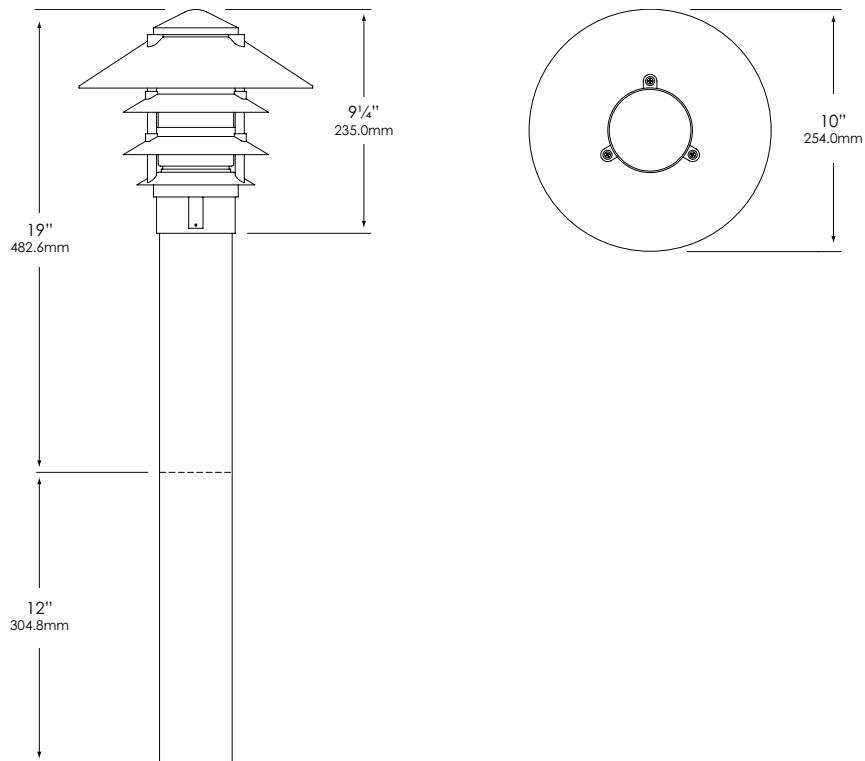

Type: _____
 Model: _____
 Project: _____

SPECIFICATION SHEET

MODEL: 1441 - 120V Series: Bollards & Beacons

FIXTURE SPECIFICATIONS:

HOUSING:

Die-cast, copper-free aluminum.

POST:

3" diameter, heavy-gauge, extruded aluminum (1/8" wall thickness).

LAMP TYPE:

A19- Incandescent. 75W Maximum. Lamp not included with fixture, order separately.

(See back page for LED lamp specifications)

MOUNTING:

Direct-burial post. (Post extended 12" for in-ground or concrete mounting.)

FASTENERS:

All fasteners are stainless steel.

WIRING:

Prewired with 200°C-rated wire along with a grounded lead.

CERTIFICATION:

UL Listed to U.S. and Canadian safety standards for line voltage landscape luminaires (UL 1598). The maximum wattages allowed by Underwriters Laboratories (UL) for the U.S. and Canadian markets may vary. Maximum wattages specified are Underwriters Laboratories U.S. standard. Please contact Vista for any questions about the maximum wattages allowed by UL Canadian standards.

All Vista luminaires are **MADE IN THE U.S.A.**

DIMENSIONS:

Vista Professional Outdoor Lighting reserves the right to modify the design and/or construction of the fixture shown without further notification.