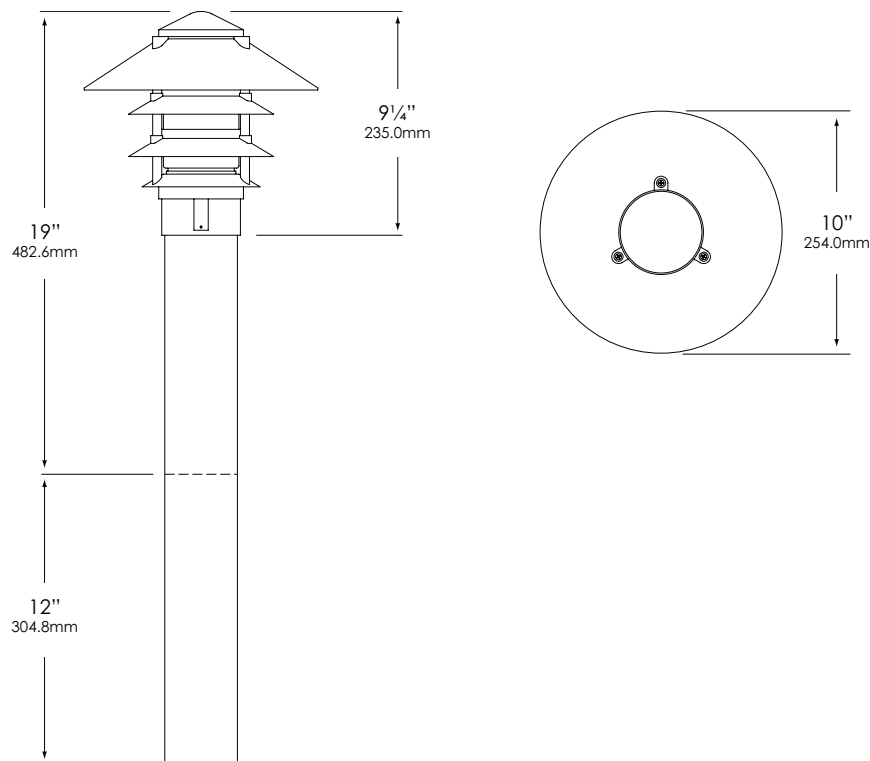

FINISH:

Polyester powder-coat finish available in Black, Verde, Architectural Brick, Architectural Bronze, Light Bronze, Dark Bronze, Granite, Pewter, Terra-cotta, Rust, Hunter Green, Mocha, Weathered Bronze, Weathered Iron, and White.

SOCKET/LAMP HOLDER:

Compact fluorescent thermoplastic socket.

BALLAST:

High-power factor magnetic ballast rated for $\pm 32^{\circ}\text{F}$ starting, 120-volt standard.

LENS:

Clear, frosted or prismatic threaded and gasketed, tempered glass vapor globe.

LAMP TYPE:

PL- Compact Fluorescent. 22W Maximum. Ballast is integrated into fixture. Please specify ballast type from the fixture ordering information chart. Lamp not included with fixture, order separately.

MOUNTING:

Direct-burial post. (Post extended 12" for in-ground or concrete mounting.)

FASTENERS:

All fasteners are stainless steel.

WIRING:

Prewired with 200°C-rated wire along with a grounded lead.

CERTIFICATION:

UL Listed to U.S. and Canadian safety standards for line voltage landscape luminaires (UL 1598). The maximum wattages allowed by Underwriters Laboratories (UL) for the U.S. and Canadian markets may vary. Maximum wattages specified are Underwriters Laboratories U.S. standard. Please contact Vista for any questions about the maximum wattages allowed by UL Canadian standards.

All Vista luminaires are **MADE IN THE U.S.A.**

DIMENSIONS:

Vista Professional Outdoor Lighting reserves the right to modify the design and/or construction of the fixture shown without further notification.