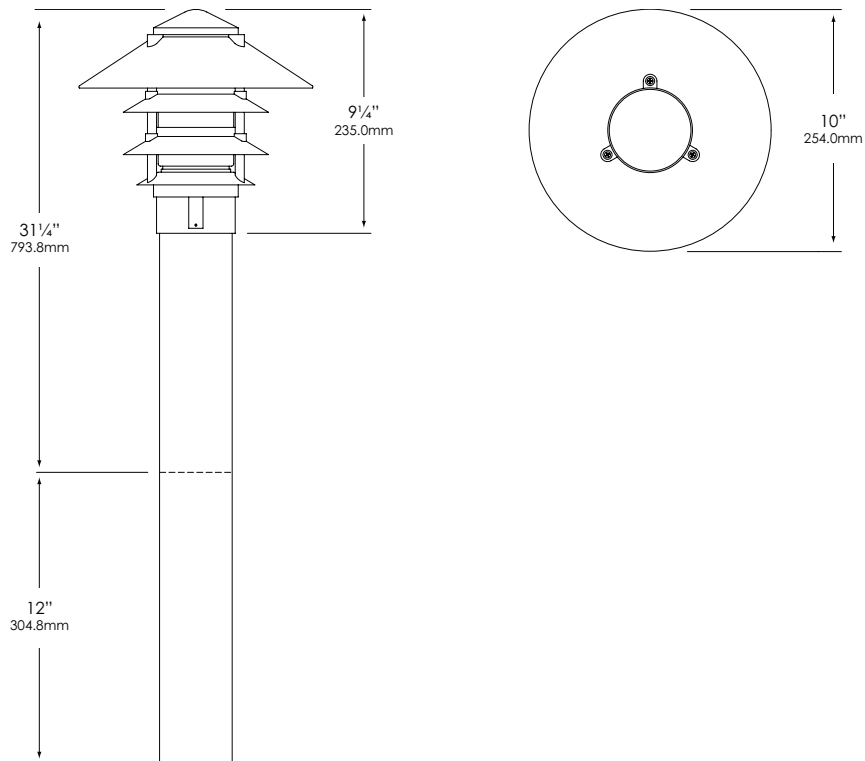

FINISH:

Polyester powder-coat finish available in Black, Verde, Architectural Brick, Architectural Bronze, Light Bronze, Dark Bronze, Granite, Pewter, Terra-cotta, Rust, Hunter Green, Mocha, Weathered Bronze, Weathered Iron, and White.

SOCKET/LAMP HOLDER:

Compact fluorescent thermoplastic socket.

BALLAST:

High-power factor magnetic ballast rated for ±32°F starting, 120-volt standard.

LENS:

Clear, frosted or prismatic threaded and gasketed, tempered glass vapor globe.

LAMP TYPE:

PL- Compact Fluorescent. 22W Maximum. Ballast is integrated into fixture. Please specify ballast type from the fixture ordering information chart. Lamp not included with fixture, order separately.

MOUNTING:

Direct-burial post. (Post extended 12" for in-ground or concrete mounting.)

FASTENERS:

All fasteners are stainless steel.

WIRING:

Prewired with 200°C-rated wire along with a grounded lead.

CERTIFICATION:

UL Listed to U.S. and Canadian safety standards for line voltage landscape luminaires (UL 1598). The maximum wattages allowed by Underwriters Laboratories (UL) for the U.S. and Canadian markets may vary. Maximum wattages specified are Underwriters Laboratories U.S. standard. Please contact Vista for any questions about the maximum wattages allowed by UL Canadian standards.

All Vista luminaires are **MADE IN THE U.S.A.**

DIMENSIONS:

Vista Professional Outdoor Lighting reserves the right to modify the design and/or construction of the fixture shown without further notification.