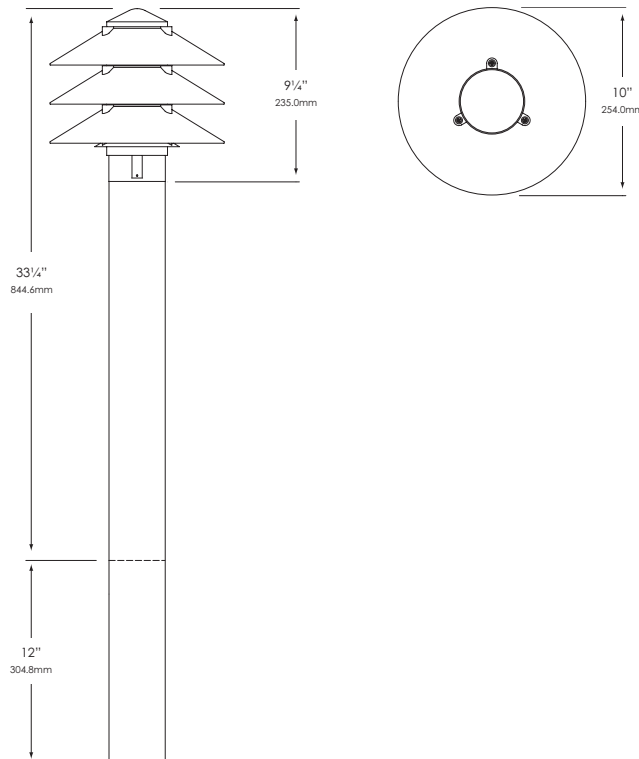

FINISH:

Polyester powder-coat finish available in Black, Verde, Architectural Brick, Architectural Bronze, Light Bronze, Dark Bronze, Granite, Pewter, Terra-cotta, Rust, Hunter Green, Mocha, Weathered Bronze, Weathered Iron, and White.

SOCKET/LAMP HOLDER:

Compact fluorescent thermoplastic socket.

BALLAST:

High-power factor magnetic ballast rated for ±32°F starting, 120-volt standard.

LENS:

Clear, frosted or prismatic threaded and gasketed, tempered glass vapor globe.

LAMP TYPE:

PL- Compact Fluorescent. 22W Maximum. Ballast is integrated into fixture. Please specify ballast type from the fixture ordering information chart. Lamp not included with fixture, order separately.

MOUNTING:

Direct-burial post. (Post extended 12" for in-ground or concrete mounting.)

FASTENERS:

All fasteners are stainless steel.

WIRING:

Prewired with 200°C-rated wire along with a grounded lead.

CERTIFICATION:

UL Listed to U.S. and Canadian safety standards for line voltage landscape luminaires (UL 1598). The maximum wattages allowed by Underwriters Laboratories (UL) for the U.S. and Canadian markets may vary. Maximum wattages specified are Underwriters Laboratories U.S. standard. Please contact Vista for any questions about the maximum wattages allowed by UL Canadian standards.

All Vista luminaires are **MADE IN THE U.S.A.**

DIMENSIONS:

Vista Professional Outdoor Lighting reserves the right to modify the design and/or construction of the fixture shown without further notification.