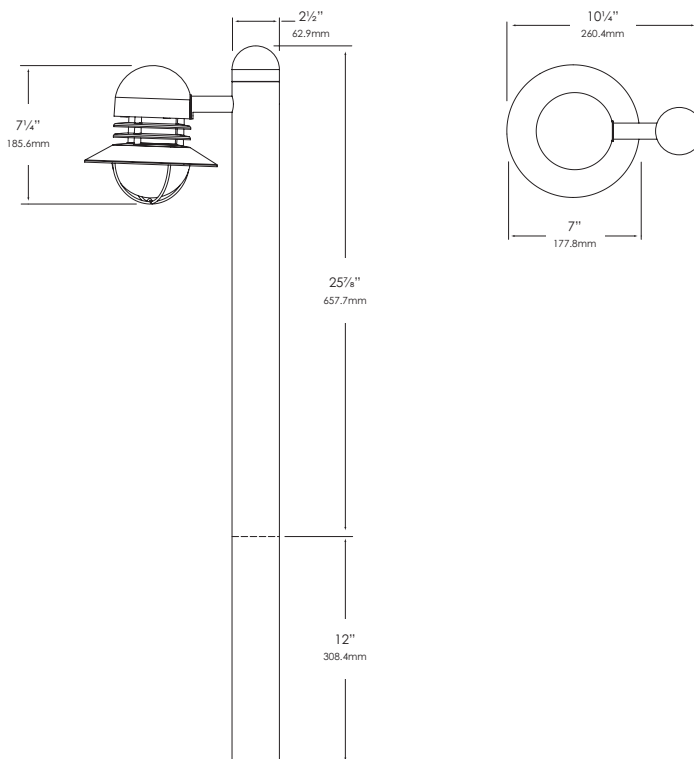

Type: _____
 Model: _____
 Project: _____

SPECIFICATION SHEET

MODEL: 1455 - 120V Series: Bollards & Beacons

FIXTURE SPECIFICATIONS:

HOUSING:

Die-cast, copper-free aluminum with a Turn-to-Lock lamp housing for easy, tool-free maintenance.

LAMP TYPE:

A15- Incandescent. 60W Maximum. Lamp not included with fixture, order separately.

(See back page for LED lamp specifications)

MOUNTING:

Direct-burial post. (Post extended 12" for in-ground or concrete mounting.)

FASTENERS:

All fasteners are stainless steel.

WIRING:

Prewired with 200°C-rated wire along with a grounded lead.

CERTIFICATION:

UL Listed to U.S. and Canadian safety standards for line voltage landscape luminaires (UL 1598). The maximum wattages allowed by Underwriters Laboratories (UL) for the U.S. and Canadian markets may vary. Maximum wattages specified are Underwriters Laboratories U.S. standard. Please contact Vista for any questions about the maximum wattages allowed by UL Canadian standards.

All Vista luminaires are **MADE IN THE U.S.A.**

DIMENSIONS:

Vista Professional Outdoor Lighting reserves the right to modify the design and/or construction of the fixture shown without further notification.