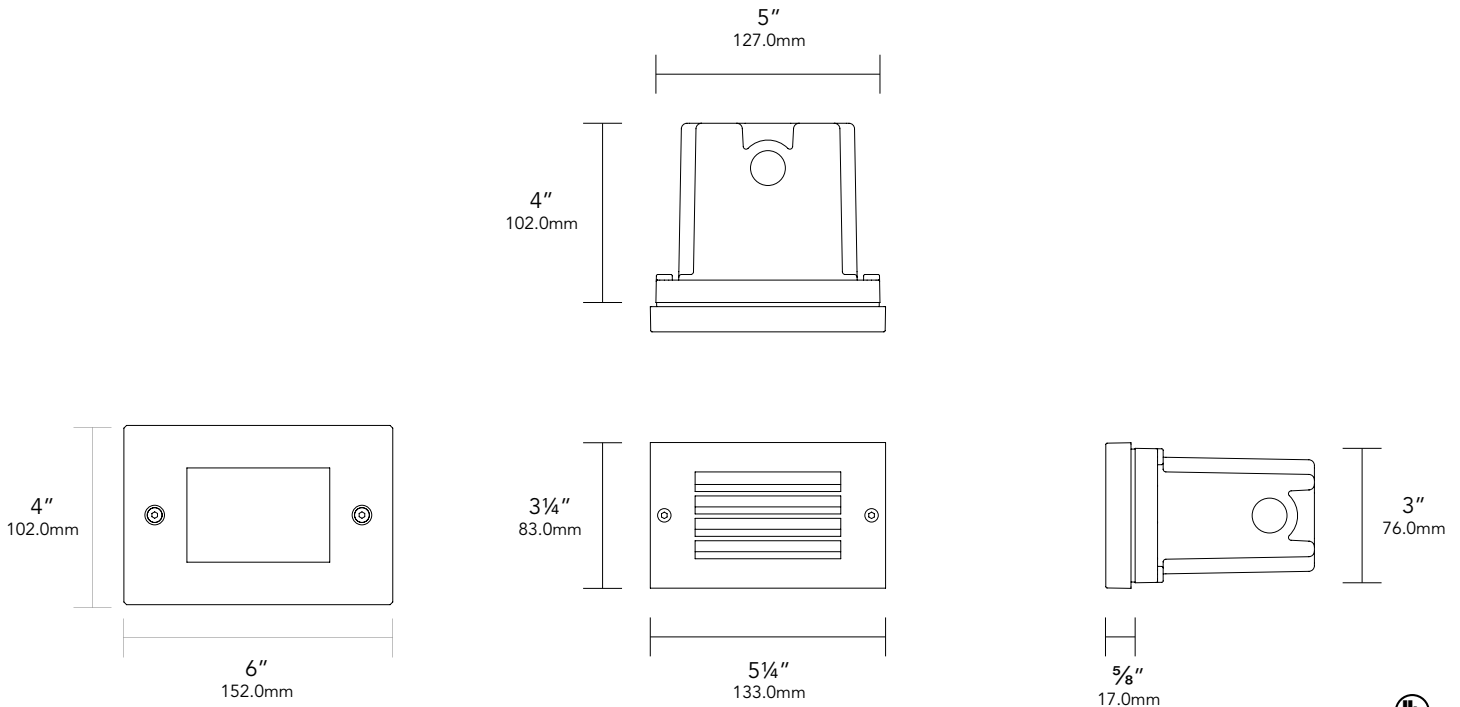

FINISH:

Metal Door Cover: Durable powder coat finish available in Black, Architectural Bronze, Dark Bronze, Granite, White, Architectural Brick, Light Bronze, Special Bronze, Glossy Gray, Rust, Hunter Green, Weathered Bronze, Weathered Iron, Graphite Metallic, Verde, Pewter, Mocha and Olde Finish.

Glass Border: Black (Standard)

OPTICS/AIMING:

No-glare optics. Hot-aiming adjustable performance optic assembly. 30° of adjustment for precise beam control.

LAMP TYPE:

Three high output LED emitters, powered for high efficiency. Modular performance optic package.

REFLECTOR:

Extruded aluminum, stain etched. Adjustable ±15° from preset 0°

ELECTRICAL:

Constant current Class 2 output driver with universal voltage input (120-277VAC) Suitable for through branch wiring. Four ½" NPT conduit entry hubs with knockout membrane standard.

DRIVER:

Integral CUL listed LED driver, either non-dimmable **ND** or dimmable. Dimming: 0-10V **010** and Phase Cut TRIAC (120V only) **PCT** options available.

MOUNTING:

Rough-in box designed for installation in concrete, brick/block, wood frame construction (non-IC) and insulated walls (IC).

FASTENERS/INSERTS:

All fasteners are stainless steel.

CERTIFICATION:

UL Listed to U.S. & Canadian safety standards for line voltage landscape luminaires (UL 1598). Suitable for wet locations. *IP66*

All Vista Architectural luminaires are [MADE IN THE U.S.A.](#)

DIMENSIONS:

Vista Professional Outdoor Lighting reserves the right to modify the design and/or construction of the fixture shown without further notification.