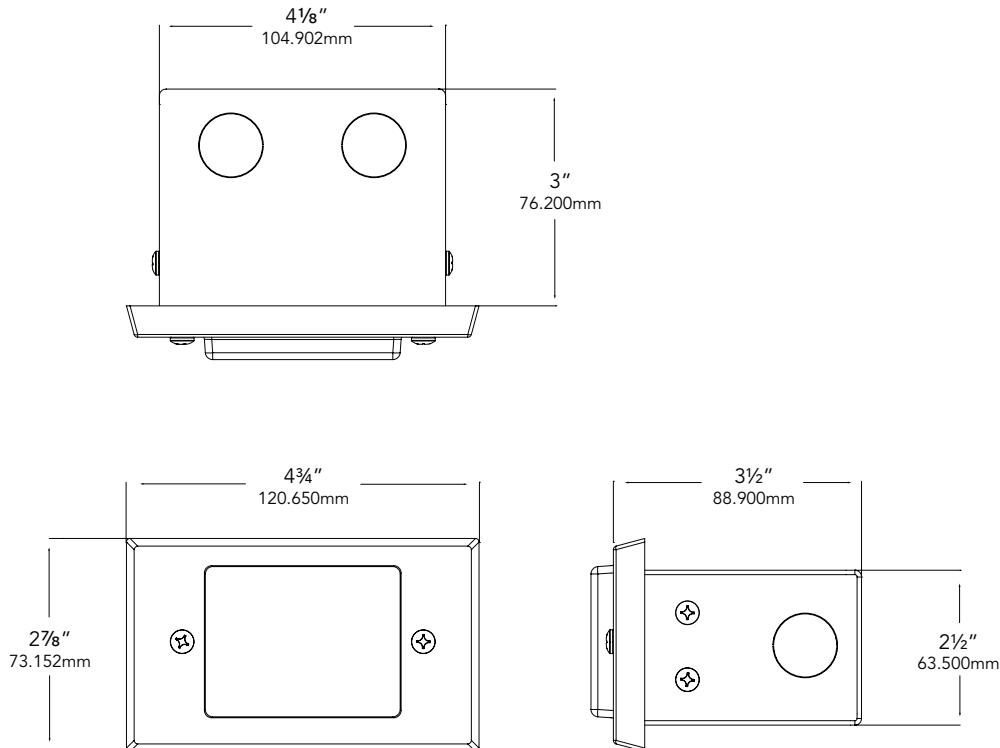

**PROFESSIONAL
OUTDOOR LIGHTING**

Type:

Model:

Project:

SPECIFICATION SHEET

MODEL 2141-LED Landscape Series • Brass & Copper • Step & Brick Lights

FIXTURE SPECIFICATIONS:

HOUSING:

Copper free, stamped & formed aluminum recessed box with 1/2" knockouts on the back & side.

COVER PLATE:

Stamped solid copper, brass, or stainless steel faceplate; fitted to the recessed box with UV-resistant weather stripping – providing a superior weather-tight seal.

FINISH:

Natural Copper, Brass, Olde Brass, or Stainless Steel.

LENS:

Translucent, molded, high-impact, polycarbonate lens.

LAMP TYPE:

High Output LED with Vista exclusive smart-driver, powered to operate for 50,000 hours.

ELECTRICAL:

Input voltage range 6 - 15V AC or 12V DC, regulated to achieve uniform illumination throughout the cable run of fixtures. Integral surge & reverse polarity protection.

MOUNTING:

Recessed mounting box included.

FASTENERS:

All fasteners are stainless steel.

WIRING:

Provided with a three-foot pigtail of 18-2 SPT1 UV resistant cable & underground connectors for a secure connection to the supply cable.

All Vista luminaires are **MADE IN THE U.S.A.**

DIMENSIONS:

Vista Professional Outdoor Lighting reserves the right to modify the design and/or construction of the fixture shown without further notification.