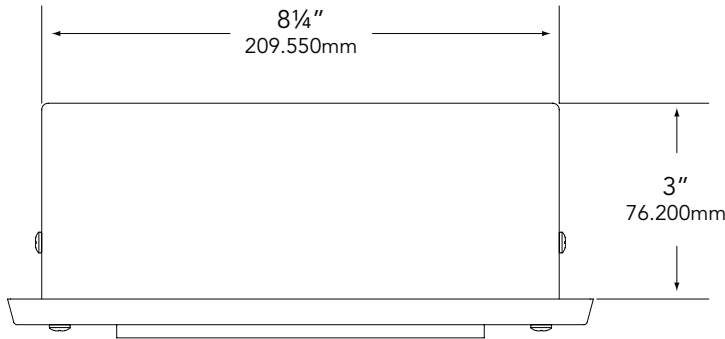

**PROFESSIONAL
OUTDOOR LIGHTING**

Type:

Model:

Project:

SPECIFICATION SHEET

MODEL 2146-LED Landscape Series • Brass & Copper • Step & Brick Lights

FIXTURE SPECIFICATIONS:

HOUSING:

Copper free, stamped & formed aluminum recessed box with 1/2" knockouts on the back & side.

COVER PLATE:

Stamped solid copper, brass, or stainless steel faceplate; fitted to the recessed box with UV-resistant weather stripping – providing a superior weather-tight seal.

FINISH:

Natural Copper, Brass, Olde Brass, or Stainless Steel.

LENS:

Translucent, molded, high-impact, polycarbonate lens.

LAMP TYPE:

High Output LED with Vista exclusive smart-driver, powered to operate for 50,000 hours.

ELECTRICAL:

Input voltage range 6 - 15V AC or 12V DC, regulated to achieve uniform illumination throughout the cable run of fixtures. Integral surge & reverse polarity protection.

MOUNTING:

Recessed mounting box included.

FASTENERS:

All fasteners are stainless steel.

WIRING:

Provided with a three-foot pigtail of 18-2 SPT1 UV resistant cable & underground connectors for a secure connection to the supply cable.

All Vista luminaires are **MADE IN THE U.S.A.**

DIMENSIONS:

Vista Professional Outdoor Lighting reserves the right to modify the design and/or construction of the fixture shown without further notification.