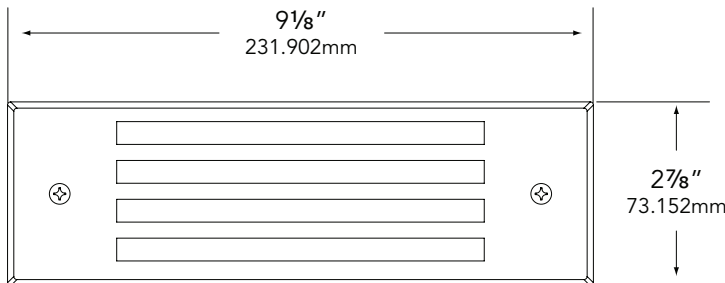

**PROFESSIONAL
OUTDOOR LIGHTING**

Type:

Model:

Project:

SPECIFICATION SHEET

MODEL 2146-LED Landscape Series • Brass & Copper • Step & Brick Lights

FIXTURE SPECIFICATIONS:

HOUSING:

Copper free, stamped & formed aluminum recessed box with 1/2" knockouts on the back & side.

COVER PLATE:

Stamped solid copper, brass, or stainless steel faceplate; fitted to the recessed box with UV-resistant weather stripping – providing a superior weather-tight seal.

FINISH:

Natural Copper, Brass, Olde Brass, or Stainless Steel.

LENS:

Translucent, molded, high-impact, polycarbonate lens.

LAMP TYPE:

High Output LED with Vista exclusive smart-driver, powered to operate for 50,000 hours.

ELECTRICAL:

Input voltage range 6 - 15V AC or 12V DC, regulated to achieve uniform illumination throughout the cable run of fixtures. Integral surge & reverse polarity protection.

MOUNTING:

Recessed mounting box included.

FASTENERS:

All fasteners are stainless steel.

WIRING:

Provided with a three-foot pigtail of 18-2 SPT1 UV resistant cable & underground connectors for a secure connection to the supply cable.

All Vista luminaires are **MADE IN THE U.S.A.**

DIMENSIONS:

Vista Professional Outdoor Lighting reserves the right to modify the design and/or construction of the fixture shown without further notification.