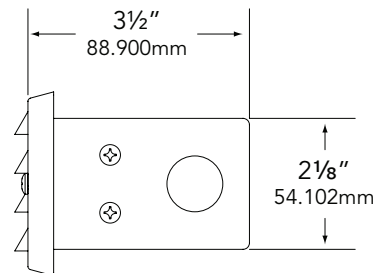

**PROFESSIONAL
OUTDOOR LIGHTING**

Type:

Model:

Project:

SPECIFICATION SHEET

MODEL 2146-LED Landscape Series • Brass & Copper • Step & Brick Lights

FIXTURE SPECIFICATIONS:

HOUSING:

Copper free, stamped & formed aluminum recessed box with 1/2" knockouts on the back & side.

COVER PLATE:

Stamped solid copper, brass, or stainless steel faceplate; fitted to the recessed box with UV-resistant weather stripping – providing a superior weather-tight seal.

FINISH:

Natural Copper, Brass, Olde Brass, or Stainless Steel.

LENS:

Translucent, molded, high-impact, polycarbonate lens.

LAMP TYPE:

High Output LED with Vista exclusive smart-driver, powered to operate for 50,000 hours.

ELECTRICAL:

Input voltage range 6 - 15V AC or 12V DC, regulated to achieve uniform illumination throughout the cable run of fixtures. Integral surge & reverse polarity protection.

MOUNTING:

Recessed mounting box included.

FASTENERS:

All fasteners are stainless steel.

WIRING:

Provided with a three-foot pigtail of 18-2 SPT1 UV resistant cable & underground connectors for a secure connection to the supply cable.

All Vista luminaires are **MADE IN THE U.S.A.**

DIMENSIONS:

Vista Professional Outdoor Lighting reserves the right to modify the design and/or construction of the fixture shown without further notification.