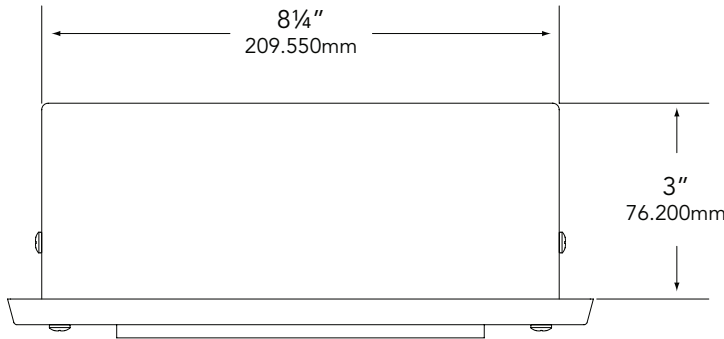

FIXTURE SPECIFICATIONS:

HOUSING:

Copper free, stamped & formed aluminum recessed box with 1/2" knockouts on back & side.

COVER PLATE:

Stamped solid copper, brass, or stainless steel faceplate; fitted to recessed box with UV-resistant weather stripping – providing a superior weather-tight seal.

FINISH:

Natural Copper, Brass, Olde Brass, or Stainless Steel.

SOCKET/LAMP HOLDER:

Top grade ceramic socket with nickel contacts, stainless steel springs, & Teflon-jacketed wire leads.

LENS:

Translucent, molded, high-impact, polycarbonate lens.

LAMP TYPE:

T3 (x 2) – 20W maximum. LN-10 T3 Halogen (10W) Standard (See back page for LED lamp specifications).

MOUNTING:

Recessed mounting box included.

FASTENERS:

All fasteners are stainless steel.

WIRING:

Provided with a three-foot pigtail of 18-2 SPT1 UV resistant cable & underground connectors for a secure connection to supply cable.

CERTIFICATION:

UL Listed to U.S. & Canadian safety standards for low voltage landscape luminaires (UL 1838). Maximum wattages allowed by Underwriters Laboratories (UL) for U.S. & Canadian markets may vary. Maximum wattages specified are Underwriters Laboratories U.S. standard. Please contact Vista for any questions about maximum wattages allowed by UL Canadian standards.

All Vista luminaires are **MADE IN U.S.A.**

DIMENSIONS:

Vista Professional Outdoor Lighting reserves the right to modify the design and/or construction of the fixture shown without further notification.