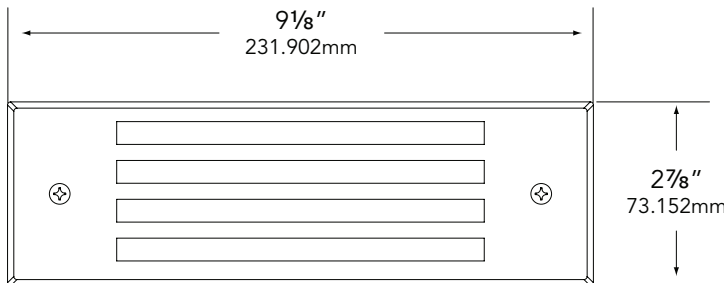

FIXTURE SPECIFICATIONS:

HOUSING:

Copper free, stamped & formed aluminum recessed box with 1/2" knockouts on back & side.

COVER PLATE:

Stamped solid copper, brass, or stainless steel faceplate; fitted to recessed box with UV-resistant weather stripping – providing a superior weather-tight seal.

FINISH:

Natural Copper, Brass, Olde Brass, or Stainless Steel.

SOCKET/LAMP HOLDER:

Top grade ceramic socket with nickel contacts, stainless steel springs, & Teflon-jacketed wire leads.

LENS:

Translucent, molded, high-impact, polycarbonate lens.

LAMP TYPE:

T3 (x 2) – 20W maximum. LN-10 T3 Halogen (10W) Standard (See back page for LED lamp specifications).

MOUNTING:

Recessed mounting box included.

FASTENERS:

All fasteners are stainless steel.

WIRING:

Provided with a three-foot pigtail of 18-2 SPT1 UV resistant cable & underground connectors for a secure connection to supply cable.

CERTIFICATION:

UL Listed to U.S. & Canadian safety standards for low voltage landscape luminaires (UL 1838). Maximum wattages allowed by Underwriters Laboratories (UL) for U.S. & Canadian markets may vary. Maximum wattages specified are Underwriters Laboratories U.S. standard. Please contact Vista for any questions about maximum wattages allowed by UL Canadian standards.

All Vista luminaires are **MADE IN U.S.A.**

DIMENSIONS:

Vista Professional Outdoor Lighting reserves the right to modify the design and/or construction of the fixture shown without further notification.