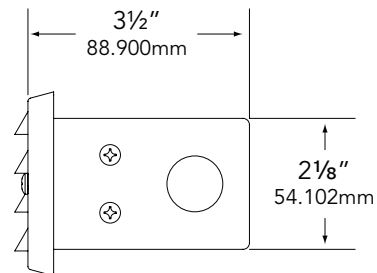

FIXTURE SPECIFICATIONS:

HOUSING:

Copper free, stamped & formed aluminum recessed box with 1/2" knockouts on back & side.

COVER PLATE:

Stamped solid copper, brass, or stainless steel faceplate; fitted to recessed box with UV-resistant weather stripping – providing a superior weather-tight seal.

FINISH:

Natural Copper, Brass, Olde Brass, or Stainless Steel.

SOCKET/LAMP HOLDER:

Top grade ceramic socket with nickel contacts, stainless steel springs, & Teflon-jacketed wire leads.

LENS:

Translucent, molded, high-impact, polycarbonate lens.

LAMP TYPE:

T3 (x 2) – 20W maximum. LN-10 T3 Halogen (10W) Standard (See back page for LED lamp specifications).

MOUNTING:

Recessed mounting box included.

FASTENERS:

All fasteners are stainless steel.

WIRING:

Provided with a three-foot pigtail of 18-2 SPT1 UV resistant cable & underground connectors for a secure connection to supply cable.

CERTIFICATION:

UL Listed to U.S. & Canadian safety standards for low voltage landscape luminaires (UL 1838). Maximum wattages allowed by Underwriters Laboratories (UL) for U.S. & Canadian markets may vary. Maximum wattages specified are Underwriters Laboratories U.S. standard. Please contact Vista for any questions about maximum wattages allowed by UL Canadian standards.

All Vista luminaires are **MADE IN U.S.A.**

DIMENSIONS:

Vista Professional Outdoor Lighting reserves the right to modify the design and/or construction of the fixture shown without further notification.