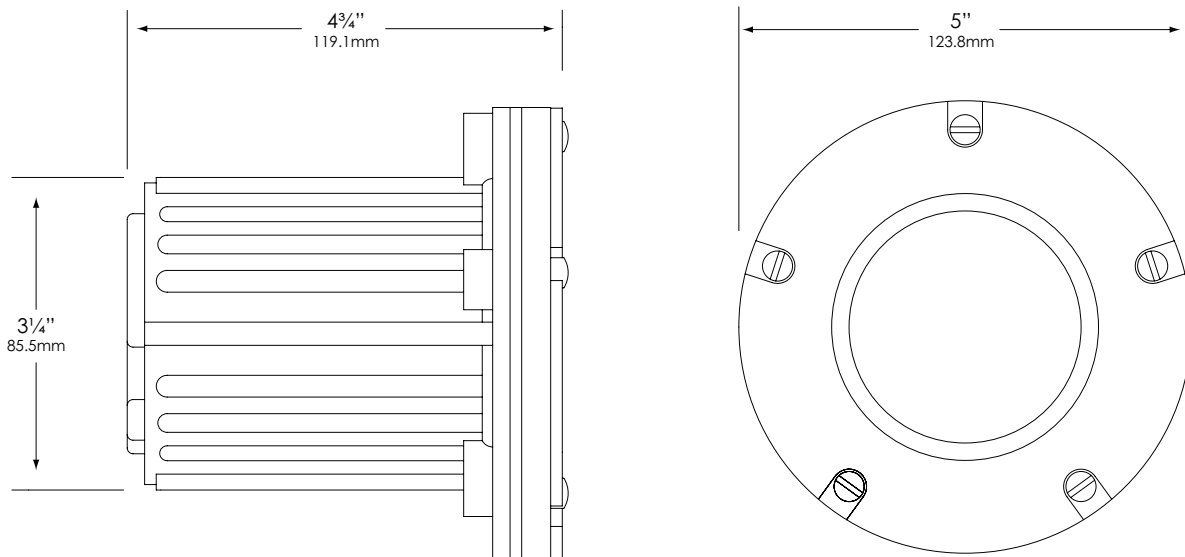

COVER PLATE:

Precision CNC-machined solid brass faceplate, fitted to housing with a silicone O-ring gasketed lens – providing a superior weather-tight seal.

FINISH:

Natural Brass, Olde Brass, or Stainless Steel lens cover. Housing available in black only.

LENS:

Clear, tempered, shock & heat-resistant, soda-lime glass lens- crowned (convex) to promote water runoff. Optical effect lenses are available; see accessories column on fixture ordering information chart.

LAMP TYPE:

High Output LED with Vista exclusive smart-driver, powered to operate for 50,000 hours.

OPTICS/AIMING:

Adjustable lamp bracket provides up to $\pm 25^\circ$ of tilt for precise beam control. Lamp bracket can be locked into place to prevent disrupting lamp position when relamping.

MOUNTING:

Recessed mounting box has two $\frac{1}{2}$ " NPT inlets. Optional concrete mounting kit available, please see accessories column on fixture ordering information.

FASTENERS/INSERTS:

All fasteners are stainless steel with brass inserts.

WIRING:

Provided with a three-foot pigtail of 18-2 direct-burial cable & underground connectors for a secure connection to supply cable.

All Vista luminaires are **MADE IN U.S.A.**

DIMENSIONS:

Vista Professional Outdoor Lighting reserves the right to modify the design and/or construction of the fixture shown without further notification.