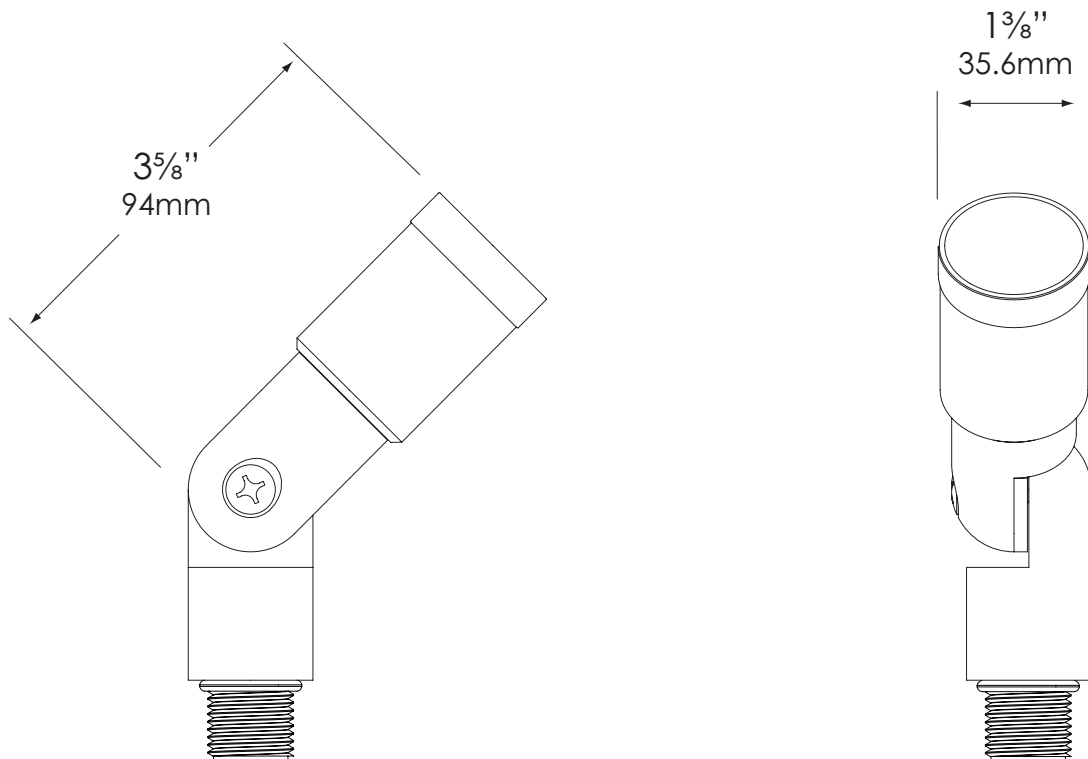

SOCKET/LAMP HOLDER:

Top grade ceramic socket with nickel contacts, stainless steel springs, and Teflon-jacketed wire leads.

LENS:

Clear, tempered, shock and heat-resistant, soda-lime glass lens. Optical effect lenses are available; see accessories column on fixture ordering information chart.

LAMP TYPE:

MR-8 Halogen – 20W maximum. LN-20 CMP (20W) Standard.

MOUNTING:

Injection-molded, glass-reinforced Ryton® R-4 composite adjustable knuckle with ½" NPT. Fixture may be mounted into threaded hubs in junction boxes, ground stakes, tree-mount boxes, or mounting

canopies. Please see fixture ordering information for mounting selection.

FASTENERS:

All fasteners are stainless steel.

WIRING:

Prewired with a three-foot pigtail of 18-2 direct-burial cable and underground connectors for a secure connection to supply cable.

CERTIFICATION:

UL Listed to U.S. and Canadian safety standards for low voltage landscape luminaires (UL 1838). Maximum wattages allowed by Underwriters Laboratories (UL) for U.S. and Canadian markets may vary. Maximum wattages specified are Underwriters Laboratories U.S. standard. Please contact Vista for any questions about maximum wattages allowed by UL Canadian standards.

All Vista luminaires are **MADE IN U.S.A.**

DIMENSIONS:

Vista Professional Outdoor Lighting reserves the right to modify the design and/or construction of the fixture shown without further notification.