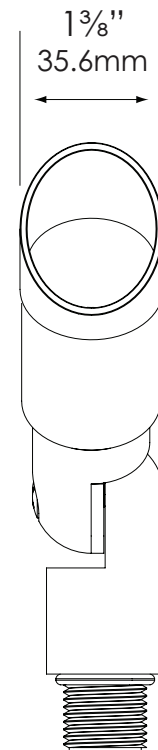

SOCKET/LAMP HOLDER:

Top grade ceramic socket with nickel contacts, stainless steel springs, and Teflon-jacketed wire leads.

LENS:

Clear, tempered, shock and heat-resistant, soda-lime glass lens. Optical effect lenses are available; see accessories column on fixture ordering information chart.

LAMP TYPE:

MR-8 Halogen – 20W maximum. LN-20 CMP (20W) Standard.

MOUNTING:

Injection-molded, glass-reinforced Ryton® R-4 composite adjustable knuckle with ½" NPT. Fixture may be mounted into threaded hubs in junction boxes, ground stakes, tree-mount boxes,

or mounting canopies. Please see fixture ordering information for mounting selection.

FASTENERS:

All fasteners are stainless steel.

WIRING:

Prewired with a three-foot pigtail of 18-2 direct-burial cable and underground connectors for a secure connection to supply cable.

CERTIFICATION:

UL Listed to U.S. and Canadian safety standards for low voltage landscape luminaires (UL 1838). Maximum wattages allowed by Underwriters Laboratories (UL) for U.S. and Canadian markets may vary. Maximum wattages specified are Underwriters Laboratories U.S. standard. Please contact Vista for any questions about maximum wattages allowed by UL Canadian standards.

All Vista luminaires are **MADE IN U.S.A.**

DIMENSIONS:

Vista Professional Outdoor Lighting reserves the right to modify the design and/or construction of the fixture shown without further notification.