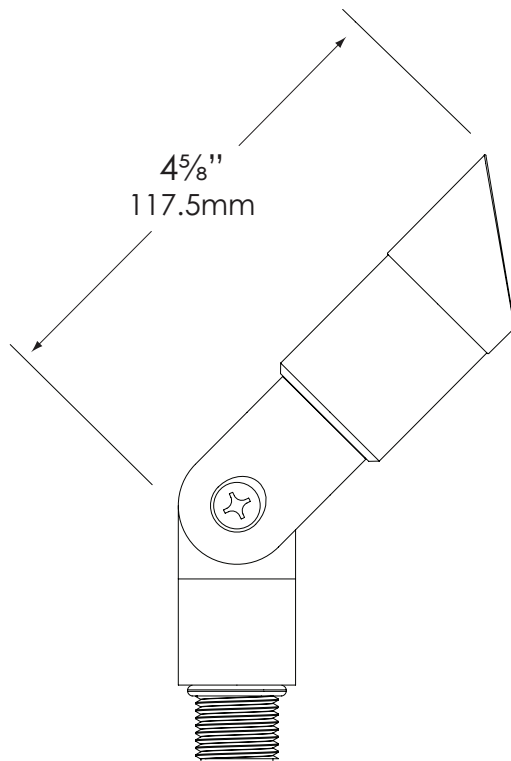

SOCKET/LAMP HOLDER:

Top grade ceramic socket with nickel contacts, stainless steel springs, and Teflon-jacketed wire leads.

LENS:

Clear, tempered, shock and heat-resistant, soda-lime glass lens. Optical effect lenses are available; see accessories column on fixture ordering information chart.

LAMP TYPE:

MR-8 Halogen – 20W maximum. LN-20 CMP (20W) Standard.

MOUNTING:

Injection-molded, glass-reinforced Ryton® R-4 composite adjustable knuckle with ½" NPT. Fixture may be mounted into threaded hubs in junction boxes, ground stakes, tree-mount boxes,

or mounting canopies. Please see fixture ordering information for mounting selection.

FASTENERS:

All fasteners are stainless steel.

WIRING:

Prewired with a three-foot pigtail of 18-2 direct-burial cable and underground connectors for a secure connection to supply cable.

CERTIFICATION:

UL Listed to U.S. and Canadian safety standards for low voltage landscape luminaires (UL 1838). Maximum wattages allowed by Underwriters Laboratories (UL) for U.S. and Canadian markets may vary. Maximum wattages specified are Underwriters Laboratories U.S. standard. Please contact Vista for any questions about maximum wattages allowed by UL Canadian standards.

All Vista luminaires are **MADE IN U.S.A.**

DIMENSIONS:

Vista Professional Outdoor Lighting reserves the right to modify the design and/or construction of the fixture shown without further notification.