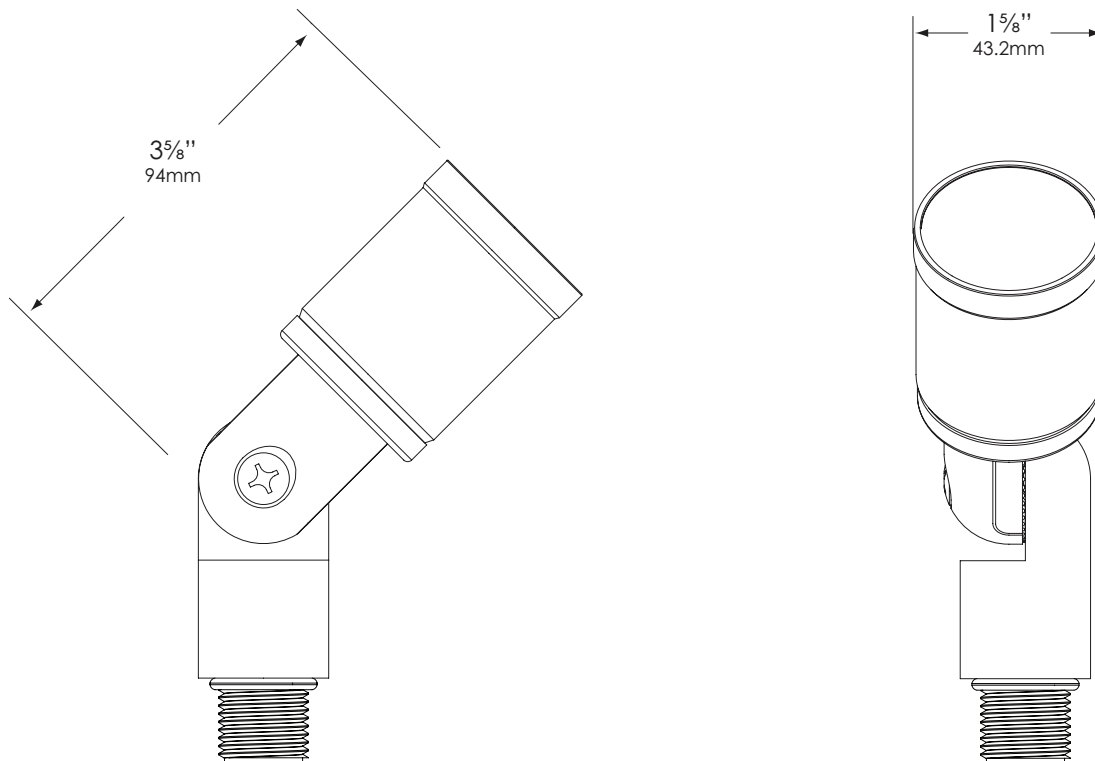

SOCKET/LAMP HOLDER:

Top grade ceramic socket with nickel contacts, stainless steel springs, and Teflon-jacketed wire leads.

LENS:

Clear, tempered, shock and heat-resistant, soda-lime glass lens. Optical effect lenses are available; see accessories column on fixture ordering information chart.

LAMP TYPE:

MR-11 Halogen – 20W maximum. LN-20 FTD (20W) Standard.

MOUNTING:

Injection-molded, glass-reinforced Noryl GTX® composite adjustable knuckle with ½" NPT. Fixture may be mounted into threaded hubs in junction boxes, ground stakes, tree-mount boxes, or mounting

canopies. Please see fixture ordering information for mounting selection.

FASTENERS:

All fasteners are stainless steel.

WIRING:

Prewired with a three-foot pigtail of 18-2 direct-burial cable and underground connectors for a secure connection to supply cable.

CERTIFICATION:

UL Listed to U.S. and Canadian safety standards for low voltage landscape luminaires (UL 1838). Maximum wattages allowed by Underwriters Laboratories (UL) for U.S. and Canadian markets may vary. Maximum wattages specified are Underwriters Laboratories U.S. standard. Please contact Vista for any questions about maximum wattages allowed by UL Canadian standards.

All Vista luminaires are **MADE IN U.S.A.**

This fixture is also available as a LED luminaire. Please refer to LED Specification Sheet - 2205-LED.

DIMENSIONS:

Vista Professional Outdoor Lighting reserves the right to modify the design and/or construction of the fixture shown without further notification.